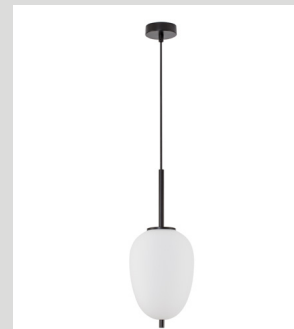

NOVA LUCE

Supplier's name or trade mark: NOVA LUCE S.A

Supplier's address: SCHIMATARI VIOTIAS 32009, GREECE

Model identifier: 9624076

Type of light source: LED | E14 1x5 Watt | Bulb Excluded

Product information Sheet

General Information

Material number	9624076
Type	Pendant
Product segment	Indoor

Dimensions

Diameter (in cm)	15.8 Cm
Length	
Width (in cm)	
Height (in cm)	120 Cm
Cut Out (in cm)	

Material & Colour

Color	Metal & Glass
Colour	Opal Glass & Black
Adjustable	Yes

Functionality

Switch Type	
Function	Black Fabric Wire
Battery	
USB Charger	

Technical Information

Protection Degree	IP20
Protection Class	
Mains Voltage	230V
max. Wattage	E14 1x5W
Lumen	
Equivalence With Incandescent Lamp (W)	
Colour Temperature	
Nominal Lifetime (in h)	
Switching Cycles	
Colour Rendering Index (Ra, CRI)	
Rated Lamp Power (0,1W precision)	
Colour Tolerance (LED, SDCM)	
MA	
Beam Angle	
UGR	