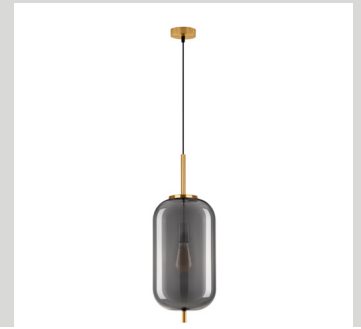

# NOVA LUCE

Supplier's name or trade mark: NOVA LUCE S.A  
Supplier's address: SCHIMATARI VIOTIAS 32009, GREECE  
Model identifier: 9624080  
Type of light source: LED | E27 1x12 Watt | Bulb Excluded

### General Information

Material number	9624080
Type	Pendant
Product segment	Indoor

### Dimensions

Diameter (in cm)	22 Cm
Length	
Width (in cm)	
Height (in cm)	120 Cm
Cut Out (in cm)	

### Material & Colour

Color	Metal & Glass
Colour	Smoky Glass & Brass Gold
Adjustable	Yes