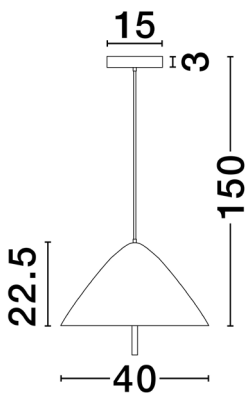

NOVA LUCE

PRODUCT DATASHEET

Version: 001

PRODUCT PHOTOGRAPH

TECHNICAL DRAWING

GENERAL INFORMATION

| | |
|-------------------------|------------|
| Product Code | 9695288 |
| Collection | Decorative |
| Product Category | Suspension |
| Product Family | Oros |
| Mounting Location | Ceiling |
| Application Environment | Indoor |
| Specifications | |

DIMENSION & WEIGHT

| | |
|--------------|--------------|
| LxWxH (cm) | D: 40 H: 150 |
| Cut out (cm) | N/A |
| Weight (Kgr) | 2.0 |

MATERIAL & COLOR

| | |
|---------------|-----------------|
| Product Color | Black |
| Body Material | Metal & Acrylic |

| | |
|-------------------------|-------------------|
| Power (Nominal) | 17 W |
| Input voltage (Nominal) | 220-240Vac |
| Mains Frequency | 50/60Hz |

PHOTOMETRICAL DATA

| | |
|---------------------------|-------------------|
| Luminous Flux | 917 lm |
| Color Temperature | 3000K |
| Light Color (Designation) | Warm White |