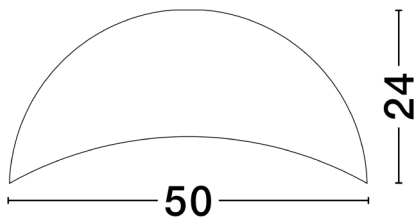

TECHNICAL DRAWING

GENERAL INFORMATION

Product Code	9695298
Collection	Decorative
Product Category	Ceiling
Product Family	Opsi
Mounting Location	Ceiling
Application Environment	Indoor
Specifications	

DIMENSION & WEIGHT

LxWxH (cm)	D: 50 H: 24
Cut out (cm)	N/A
Weight (Kgr)	1.2

MATERIAL & COLOR

Product Color	White
Body Material	Metal

APPLICATION & MOUNTING

Ambient Working Temp.	Max 45 oC
Type of Protection	IP20
Dimmable	Depend On Lamp
Type of Dimming	Depend On Lamp
Mounting type	Surface
Mounting Depth (cm)	N/A
Led Module Replaceable	Yes
Light Source	LED E27

NOVA LUCE S.A

Schimatari Viotias
32009, Greece

+30 22620 58 121
+30 22620 56 743

info@novaluce.com
www.novaluce.com