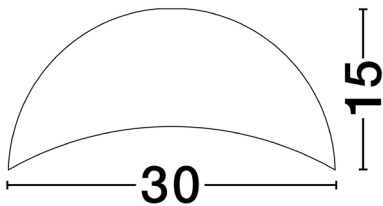

GENERAL INFORMATION

Product Code	9695305
Collection	Decorative
Product Category	Ceiling
Product Family	Opsi
Mounting Location	Ceiling
Application Environment	Indoor
Specifications	

DIMENSION & WEIGHT

LxWxH (cm)	D: 30 H: 15
Cut out (cm)	N/A
Weight (Kgr)	0.5

MATERIAL & COLOR

Product Color	Black & Gold
Body Material	Metal

APPLICATION & MOUNTING

Ambient Working Temp.	Max 45 oC
Type of Protection	IP20
Dimmable	Depend On Lamp
Type of Dimming	Depend On Lamp
Mounting type	Surface
Mounting Depth (cm)	N/A
Led Module Replaceable	Yes
Light Source	LED E27

NOVA LUCE S.A

Schimatari Viotias
32009, Greece

+30 22620 58 121
+30 22620 56 743

info@novaluce.com
www.novaluce.com