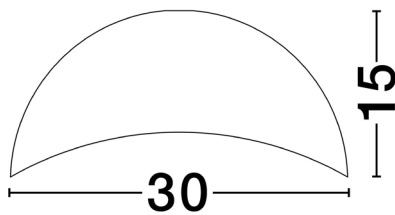

TECHNICAL DRAWING

GENERAL INFORMATION

Product Code	9695306
Collection	Decorative
Product Category	Ceiling
Product Family	Opsi
Mounting Location	Ceiling
Application Environment	Indoor
Specifications	

DIMENSION & WEIGHT

LxWxH (cm)	D: 30 H: 15
Cut out (cm)	N/A
Weight (Kgr)	0.5

MATERIAL & COLOR

Product Color	White
Body Material	Metal

APPLICATION & MOUNTING

Ambient Working Temp.	Max 45 oC
Type of Protection	IP20
Dimmable	Depend On Lamp
Type of Dimming	Depend On Lamp
Mounting type	Surface
Mounting Depth (cm)	N/A
Led Module Replaceable	Yes
Light Source	LED E27

NOVA LUCE S.A

Schimatari Viotias
32009, Greece

+30 22620 58 121
+30 22620 56 743

info@novaluce.com
www.novaluce.com