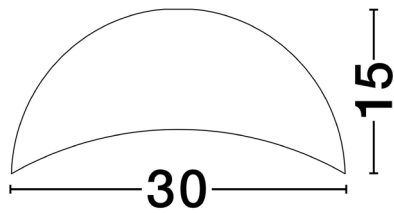

GENERAL INFORMATION

Product Code	9695307
Collection	Decorative
Product Category	Ceiling
Product Family	Opsi
Mounting Location	Ceiling
Application Environment	Indoor
Specifications	

DIMENSION & WEIGHT

LxWxH (cm)	D: 30 H: 15
Cut out (cm)	N/A
Weight (Kgr)	0.5

MATERIAL & COLOR

Product Color	Black
Body Material	Metal

APPLICATION & MOUNTING

Ambient Working Temp.	Max 45 oC
Type of Protection	IP20
Dimmable	Depend On Lamp
Type of Dimming	Depend On Lamp
Mounting type	Surface
Mounting Depth (cm)	N/A
Led Module Replaceable	Yes
Light Source	LED E27

NOVA LUCE S.A

Schimatari Viotias
32009, Greece

+30 22620 58 121
+30 22620 56 743

info@novaluce.com
www.novaluce.com