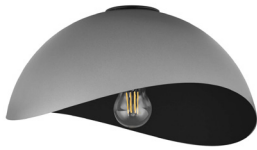

NOVA LUCE

PRODUCT DATASHEET

Version: 001

PRODUCT PHOTOGRAPH

TECHNICAL DRAWING

GENERAL INFORMATION

Product Code	9695307
Collection	Decorative
Product Category	Ceiling
Product Family	Opsi
Mounting Location	Ceiling
Application Environment	Indoor
Specifications	

DIMENSION & WEIGHT

LxWxH (cm)	D: 30 H: 15
Cut out (cm)	N/A
Weight (Kgr)	0.5

MATERIAL & COLOR

Product Color	Black
Body Material	Metal

APPLICATION & MOUNTING

Ambient Working Temp.	Max 45 oC
Type of Protection	IP20
Dimmable	Depend On Lamp
Type of Dimming	Depend On Lamp
Mounting type	Surface
Mounting Depth (cm)	N/A
Led Module Replaceable	Yes
Light Source	LED E27