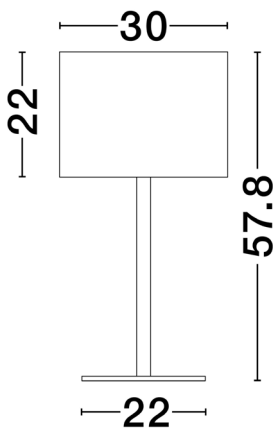

NOVA LUCE

PRODUCT DATASHEET

Version: 001

PRODUCT PHOTOGRAPH

TECHNICAL DRAWING

GENERAL INFORMATION

Product Code	9695329
Collection	Decorative
Product Category	Table
Product Family	Sibnia
Mounting Location	N/A
Application Environment	Indoor
Specifications	

DIMENSION & WEIGHT

LxWxH (cm)	D: 30 H: 57,8
Cut out (cm)	N/A
Weight (Kgr)	3.0

MATERIAL & COLOR

Product Color	White
Body Material	Metal & Fabric

APPLICATION & MOUNTING

Ambient Working Temp.	Max 45 oC
Type of Protection	IP20
Dimmable	Depend On Lamp
Type of Dimming	Depend On Lamp
Mounting type	N/A
Mounting Depth (cm)	N/A
Led Module Replaceable	Yes
Light Source	LED E27

Power (Nominal)	12 W
Input voltage (Nominal)	220-240Vac
Mains Frequency	50/60Hz

PHOTOMETRICAL DATA

Luminous Flux	Depend On Lamp
Color Temperature	Depend On Lamp
Light Color (Designation)	Warm White

WARRANTY