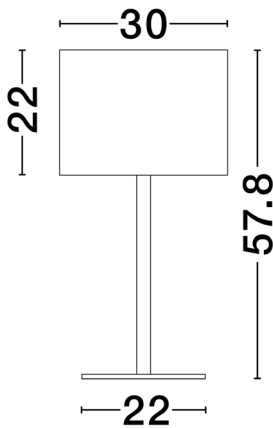

NOVA LUCE

PRODUCT DATASHEET

Version: 001

PRODUCT PHOTOGRAPH

TECHNICAL DRAWING

GENERAL INFORMATION

Product Code	9695330
Collection	Decorative
Product Category	Table
Product Family	Sibnia
Mounting Location	N/A
Application Environment	Indoor
Specifications	

DIMENSION & WEIGHT

LxWxH (cm)	D: 30 H: 57,8
Cut out (cm)	N/A
Weight (Kgr)	3.0

MATERIAL & COLOR

Product Color	Black & Gold
Body Material	Metal & Fabric

APPLICATION & MOUNTING

Ambient Working Temp.	Max 45 oC
Type of Protection	IP20
Dimmable	Depend On Lamp
Type of Dimming	Depend On Lamp
Mounting type	N/A
Mounting Depth (cm)	N/A
Led Module Replaceable	Yes
Light Source	LED E27

Power (Nominal)	12 W
Input voltage (Nominal)	220-240Vac
Mains Frequency	50/60Hz

PHOTOMETRICAL DATA

Luminous Flux	Depend On Lamp
Color Temperature	Depend On Lamp
Light Color (Designation)	Warm White

WARRANTY