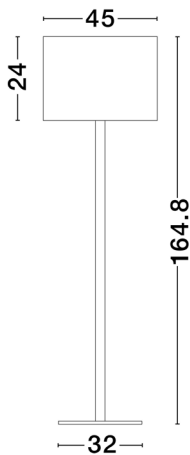

NOVA LUCE

PRODUCT DATASHEET

Version: 001

PRODUCT PHOTOGRAPH

TECHNICAL DRAWING

GENERAL INFORMATION

Product Code	9695331
Collection	Decorative
Product Category	Floor
Product Family	Sibnia
Mounting Location	N/A
Application Environment	Indoor
Specifications	

DIMENSION & WEIGHT

LxWxH (cm)	D: 45 H: 164,8
Cut out (cm)	N/A
Weight (Kgr)	7.0

MATERIAL & COLOR

Product Color	Black
Body Material	Metal & Fabric

APPLICATION & MOUNTING

Ambient Working Temp.	Max 45 oC
Type of Protection	IP20
Dimmable	Depend On Lamp
Type of Dimming	Depend On Lamp
Mounting type	N/A
Mounting Depth (cm)	N/A
Led Module Replaceable	Yes
Light Source	LED E27

Power (Nominal)	12 W
Input voltage (Nominal)	220-240Vac
Mains Frequency	50/60Hz

PHOTOMETRICAL DATA

Luminous Flux	Depend On Lamp
Color Temperature	Depend On Lamp
Light Color (Designation)	WW - NW

WARRANTY