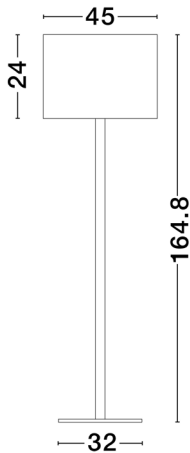

NOVA LUCE

PRODUCT DATASHEET

Version: 001

PRODUCT PHOTOGRAPH

TECHNICAL DRAWING

GENERAL INFORMATION

Product Code	9695332
Collection	Decorative
Product Category	Floor
Product Family	Sibnia
Mounting Location	N/A
Application Environment	Indoor
Specifications	

DIMENSION & WEIGHT

LxWxH (cm)	D: 45 H: 164,8
Cut out (cm)	N/A
Weight (Kgr)	7.0

MATERIAL & COLOR

Product Color	White
Body Material	Metal & Fabric

APPLICATION & MOUNTING

Ambient Working Temp.	Max 45 oC
Type of Protection	IP20
Dimmable	Depend On Lamp
Type of Dimming	Depend On Lamp
Mounting type	N/A
Mounting Depth (cm)	N/A
Led Module Replaceable	Yes
Light Source	LED E27

Power (Nominal)	12 W
Input voltage (Nominal)	220-240Vac
Mains Frequency	50/60Hz

PHOTOMETRICAL DATA

Luminous Flux	Depend On Lamp
Color Temperature	Depend On Lamp
Light Color (Designation)	WW - NW

WARRANTY