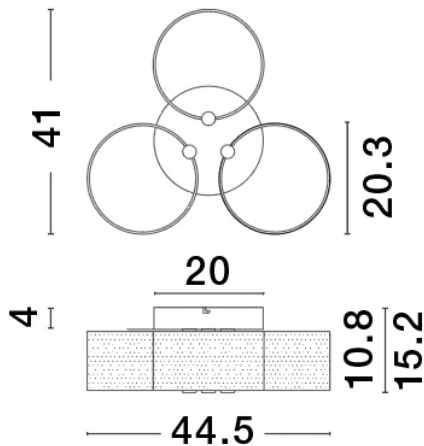

NOVA LUCE

PRODUCT DATASHEET

Version: 001

PRODUCT PHOTOGRAPH

TECHNICAL DRAWING

GENERAL INFORMATION

Product Code	9756711
Collection	Decorative
Product Category	Ceiling
Product Family	Gatlin
Mounting Location	Ceiling
Application Environment	Indoor

DIMENSION & WEIGHT

LxWxH (cm)	D: 44 H: 15,2
Cut out (cm)	N/A
Weight (Kgr)	1.8

MATERIAL & COLOR

Product Color	Brass Gold
Body Material	Metal & Acrylic

APPLICATION & MOUNTING

Ambient Working Temp.	Max 45 oC
Type of Protection	IP20
Dimmable	No
Type of Dimming (Optional)	N/A
Mounting type	Ceiling
Mounting Depth (cm)	N/A
Led Module Replaceable	No
Light Source	LED

Power (Nominal)	20,5W
Input voltage (Nominal)	220-240Vac
Mains Frequency	50/60Hz

PHOTOMETRICAL DATA

Luminous Flux	950 lm
Color Temperature	3000K
Light Color (Designation)	Warm White

WARRANTY

Warranty	3 Years
----------	----------------