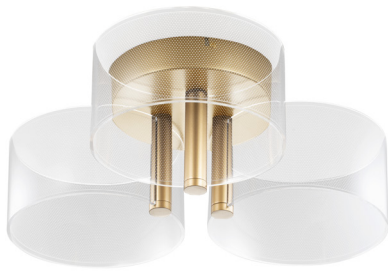

NOVA LUCE

PRODUCT DATASHEET

Version: 001

PRODUCT PHOTOGRAPH

TECHNICAL DRAWING

GENERAL INFORMATION

Product Code	9756711
Collection	Decorative
Product Category	Ceiling
Product Family	Gatlin
Mounting Location	Ceiling
Application Environment	Indoor

DIMENSION & WEIGHT

LxWxH (cm)	D: 44 H: 15,2
Cut out (cm)	N/A
Weight (Kgr)	1.8

MATERIAL & COLOR

Product Color	Brass Gold
Body Material	Metal & Acrylic

APPLICATION & MOUNTING

Ambient Working Temp.	Max 45 oC
Type of Protection	IP20
Dimmable	No
Type of Dimming (Optional)	N/A
Mounting type	Ceiling
Mounting Depth (cm)	N/A
Led Module Replaceable	No
Light Source	LED

Power (Nominal)	20,5W
Input voltage (Nominal)	220-240Vac
Mains Frequency	50/60Hz

PHOTOMETRICAL DATA

Luminous Flux	950 lm
Color Temperature	3000K
Light Color (Designation)	Warm White

WARRANTY

Warranty	3 Years
----------	----------------