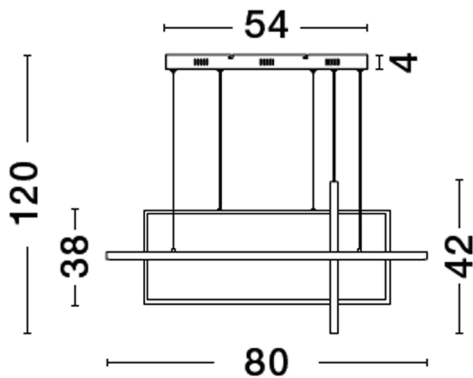

TECHNICAL DRAWING

GENERAL INFORMATION

Product Code	9756719
Collection	Decorative
Product Category	Suspension
Product Family	Clea
Mounting Location	Ceiling
Application Environment	Indoor

DIMENSION & WEIGHT

LxWxH (cm)	L: 80 W: 38 H: 120
Cut out (cm)	N/A
Weight (Kgr)	4.6

MATERIAL & COLOR

Product Color	Sandy Black
Body Material	Aluminium & Acrylic

APPLICATION & MOUNTING

Ambient Working Temp.	Max 45 oC
Type of Protection	IP20
Dimmable	Yes
Type of Dimming (Optional)	Triac
Mounting type	Ceiling
Mounting Depth (cm)	N/A
Led Module Replaceable	No
Light Source	LED

NOVA LUCE S.A

Schimatari Viotias
32009, Greece

+30 22620 58 121
+30 22620 56 743

info@novaluce.com
www.novaluce.com