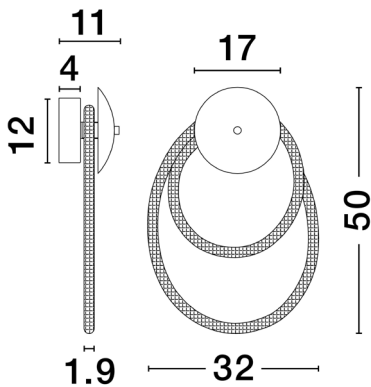

NOVA LUCE

PRODUCT DATASHEET

Version: 001

PRODUCT PHOTOGRAPH

TECHNICAL DRAWING

GENERAL INFORMATION

Product Code	9780100
Collection	Decorative
Product Category	Wall
Product Family	Ilane
Mounting Location	Wall
Application Environment	Indoor
Specifications	

DIMENSION & WEIGHT

LxWxH (cm)	L: 11 W: 17 H: 50
Cut out (cm)	N/A
Weight (Kgr)	0.3

MATERIAL & COLOR

Product Color	Black & White
Body Material	Steel & Silicone

APPLICATION & MOUNTING

Ambient Working Temp.	Max 45 oC
Type of Protection	IP20
Dimmable	No
Type of Dimming	N/A
Mounting type	Surface
Mounting Depth (cm)	N/A
Led Module Replaceable	No
Light Source	LED

Power (Nominal)	17 W
Input voltage (Nominal)	220-240Vac
Mains Frequency	50/60Hz

PHOTOMETRICAL DATA

Luminous Flux	1310 lm
Color Temperature	3000K
Light Color (Designation)	Warm White

WARRANTY

Warranty	3 Years
----------	----------------