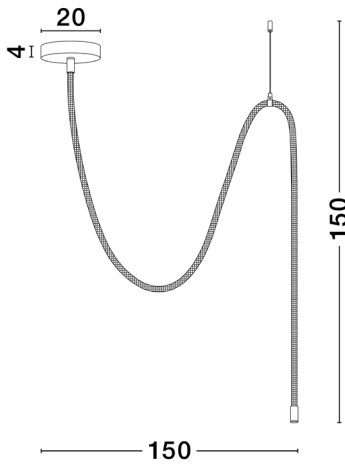

NOVA LUCE

PRODUCT DATASHEET

Version: 001

PRODUCT PHOTOGRAPH

TECHNICAL DRAWING

GENERAL INFORMATION

Product Code	9780103
Collection	Decorative
Product Category	Suspension
Product Family	Ilane
Mounting Location	Ceiling
Application Environment	Indoor
Specifications	

DIMENSION & WEIGHT

LxWxH (cm)	L: 300 W: 2.5 H: 300
Cut out (cm)	N/A
Weight (Kgr)	0.7

MATERIAL & COLOR

Product Color	Black & White
Body Material	Steel & Silicone

APPLICATION & MOUNTING

Ambient Working Temp.	Max 45 oC
Type of Protection	IP20
Dimmable	Yes
Type of Dimming	Triac
Mounting type	Surface
Mounting Depth (cm)	N/A
Led Module Replaceable	No
Light Source	LED

Power (Nominal)	33 W
Input voltage (Nominal)	220-240Vac
Mains Frequency	50/60Hz

PHOTOMETRICAL DATA

Luminous Flux	2499 lm
Color Temperature	3000K
Light Color (Designation)	Warm White

WARRANTY

Warranty	3 Years
----------	----------------