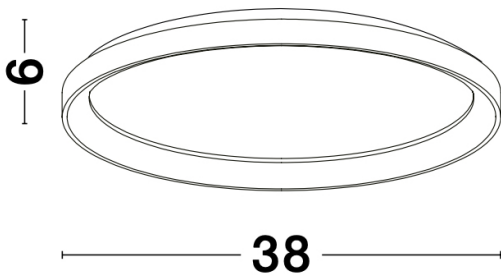

NOVA LUCE

PRODUCT DATASHEET

Version: 001

PRODUCT PHOTOGRAPH

TECHNICAL DRAWING

GENERAL INFORMATION

Product Code	9853672
Collection	Decorative
Product Category	Ceiling
Product Family	Pertino
Mounting Location	Ceiling
Application Environment	Indoor

DIMENSION & WEIGHT

LxWxH (cm)	D: 38 H: 6
Cut out (cm)	N/A
Weight (Kgr)	1.6

MATERIAL & COLOR

Product Color	Sandy Black
Body Material	Aluminium & Acrylic

APPLICATION & MOUNTING

Ambient Working Temp.	Max 45 oC
Type of Protection	IP20
Dimmable	Yes
Type of Dimming (Optional)	Triac
Mounting type	Ceiling
Mounting Depth (cm)	N/A
Led Module Replaceable	No
Light Source	LED

Power (Nominal)	30W
Input voltage (Nominal)	220-240Vac
Mains Frequency	50/60Hz

PHOTOMETRICAL DATA

Luminous Flux	1785 lm
Color Temperature	3000K
Light Color (Designation)	Warm White

WARRANTY

Warranty	3 Years
----------	----------------