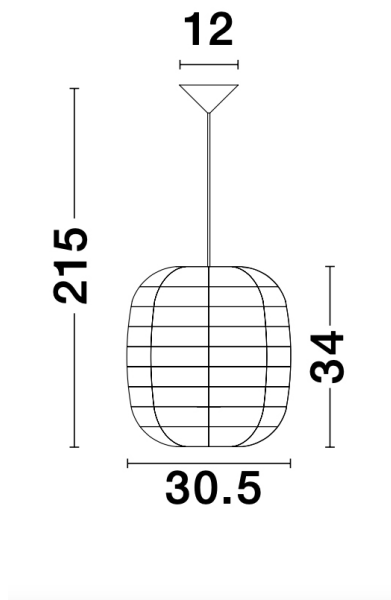

NOVA LUCE

PRODUCT DATASHEET

Version: 001

PRODUCT PHOTOGRAPH

TECHNICAL DRAWING

GENERAL INFORMATION

Product Code	9858719
Collection	Decorative
Product Category	Suspension
Product Family	Melody
Mounting Location	Ceiling
Application Environment	Indoor

DIMENSION & WEIGHT

LxWxH (cm)	D: 30,5 H: 215
Cut out (cm)	N/A
Weight (Kgr)	1.0

MATERIAL & COLOR

Product Color	Natural
Body Material	Rattan

APPLICATION & MOUNTING

Ambient Working Temp.	Max 45 oC
Type of Protection	IP20
Dimmable	Depends on the lamp
Type of Dimming (Optional)	N/A
Mounting type	Ceiling
Mounting Depth (cm)	N/A
Led Module Replaceable	Yes
Light Source	LED E27

Power (Nominal)	Depends on the lamp
Input voltage (Nominal)	220-240Vac
Mains Frequency	50/60Hz

PHOTOMETRICAL DATA

Luminous Flux	Depends on the lamp
Color Temperature	Depends on the lamp
Light Color (Designation)	N/A