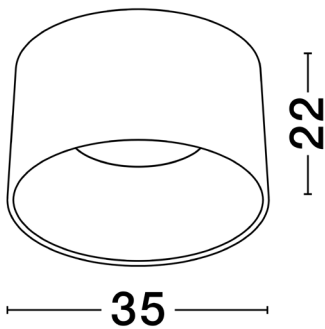

NOVA LUCE

PRODUCT DATASHEET

Version: 001

PRODUCT PHOTOGRAPH

TECHNICAL DRAWING

GENERAL INFORMATION

Product Code	9870011
Collection	Decorative
Product Category	Ceiling
Product Family	Atil
Mounting Location	Ceiling
Application Environment	Indoor
Specifications	

DIMENSION & WEIGHT

LxWxH (cm)	D: 35 H: 22
Cut out (cm)	N/A
Weight (Kgr)	1.7

MATERIAL & COLOR

Product Color	Black
Body Material	Aluminium & Steel

APPLICATION & MOUNTING

Ambient Working Temp.	Max 45 oC
Type of Protection	IP20
Dimmable	No
Type of Dimming	N/A
Mounting type	Surface
Mounting Depth (cm)	N/A
Led Module Replaceable	No
Light Source	LED

NOVA LUCE S.A

Schimatari Viotias
32009, Greece

+30 22620 58 121
+30 22620 56 743

info@novaluce.com
www.novaluce.com