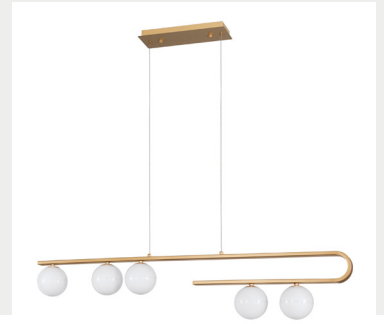

NOVA LUCE

Supplier's name or trade mark: NOVA LUCE S.A
Supplier's address: SCHIMATARI VIOTIAS 32009, GREECE
Model identifier: 9960616
Type of light source: LED | G9 5x5 Watt | Bulb Excluded

Product information Sheet

General Information

| | |
|-----------------|---------|
| Material number | 9960616 |
| Type | Pendant |
| Product segment | Indoor |

Dimensions

| | |
|----------------|--------|
| Lenght (in cm) | 113 Cm |
| Width (in cm) | 10 Cm |
| Height (in cm) | 180 cm |
| Net Weight | |

Material & Colour

| | |
|--------------------|--------------------------------|
| Enclosure Material | Glass & Metal |
| Colour | Milky White Glass & Brass Gold |
| Adjustable | Yes |

Functionality

| | |
|-------------|--|
| Switch Type | |
| Function | |
| Battery | |
| USB Charger | |