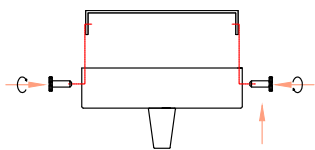

NOVA LUCE

9988169

1

Turn off the general switch

2

Drill holes & apply plastic anchors
With screws

3

Connect the wires

4

Apply the side screws

5

Apply the bulb

6

Apply the glass

7

Turn on the general switch