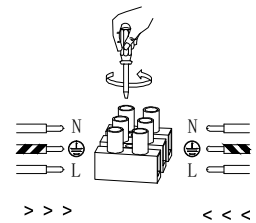

NOVA LUCE

9988169

1

Turn off the general switch

2

Drill holes & apply plastic anchors
With screws

3

Connect the wires

4

Apply the side screws

5

Apply the bulb

6

Apply the glass

7

Turn on the general switch