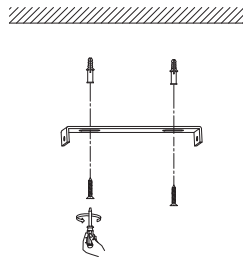

NOVA LUCE

9988169

1

Turn off the general switch

2

Drill holes & apply plastic anchors
With screws

3

Connect the wires

4

Apply the side screws

5

Apply the bulb

6

Apply the glass

7

Turn on the general switch