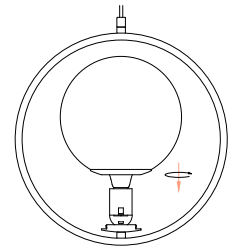

NOVA LUCE

9988169

1

Turn off the general switch

2

Drill holes & apply plastic anchors
With screws

3

Connect the wires

4

Apply the side screws

5

Apply the bulb

6

Apply the glass

7

Turn on the general switch