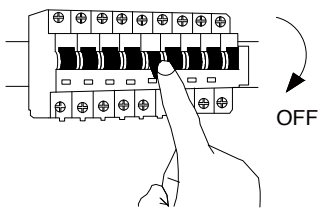

NOVA LUCE

9988169

1

Turn off the general switch

2

Drill holes & apply plastic anchors
With screws

3

Connect the wires

4

Apply the side screws

5

Apply the bulb

6

Apply the glass

7

Turn on the general switch