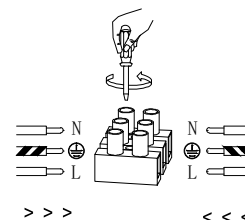

NOVA LUCE

9988380

1

Turn off the general switch

2

Drill holes & apply plastic anchors
With screws

3

Connect the wires

4

Apply the side screws

5

Apply the bulb

6

Apply the glass

7

Turn on the general switch