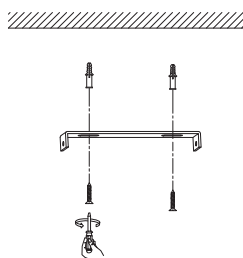

NOVA LUCE

9988380

1

Turn off the general switch

2

Drill holes & apply plastic anchors
With screws

3

Connect the wires

4

Apply the side screws

5

Apply the bulb

6

Apply the glass

7

Turn on the general switch