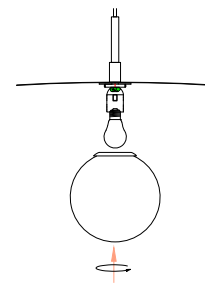

NOVA LUCE

9988380

1

Turn off the general switch

2

Drill holes & apply plastic anchors
With screws

3

Connect the wires

4

Apply the side screws

5

Apply the bulb

6

Apply the glass

7

Turn on the general switch