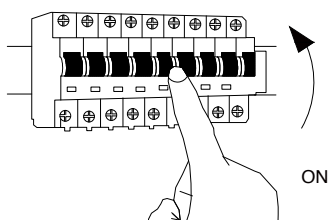

NOVA LUCE

9988380

1

Turn off the general switch

2

Drill holes & apply plastic anchors
With screws

3

Connect the wires

4

Apply the side screws

5

Apply the bulb

6

Apply the glass

7

Turn on the general switch