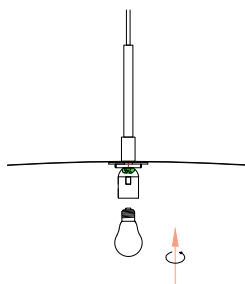

NOVA LUCE

9988380

1

Turn off the general switch

2

Drill holes & apply plastic anchors
With screws

3

Connect the wires

4

Apply the side screws

5

Apply the bulb

6

Apply the glass

7

Turn on the general switch