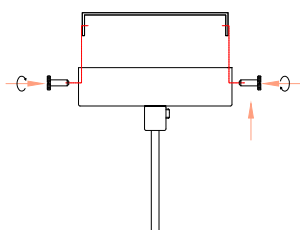

NOVA LUCE

9988380

1

Turn off the general switch

2

Drill holes & apply plastic anchors
With screws

3

Connect the wires

4

Apply the side screws

5

Apply the bulb

6

Apply the glass

7

Turn on the general switch