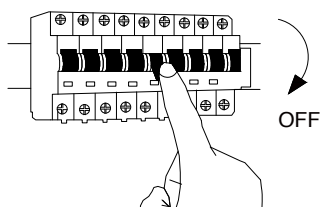

NOVA LUCE

9988380

1

Turn off the general switch

2

Drill holes & apply plastic anchors
With screws

3

Connect the wires

4

Apply the side screws

5

Apply the bulb

6

Apply the glass

7

Turn on the general switch