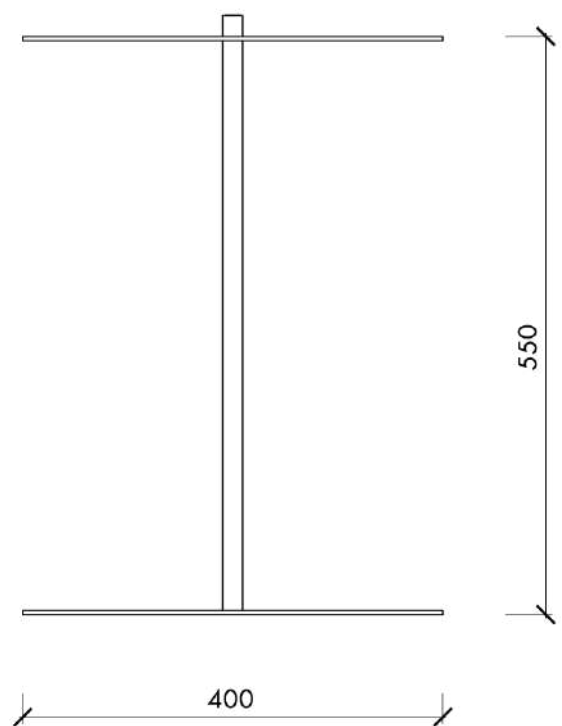

Dimensions:

H: 57 cm / W: 40 cm / D: 41 cm

Total weight: 6 kg

Production: Made in Poland

Category: Coffee Tables & Side Tables

Dimensions (mm)

Materials:

Top: steel