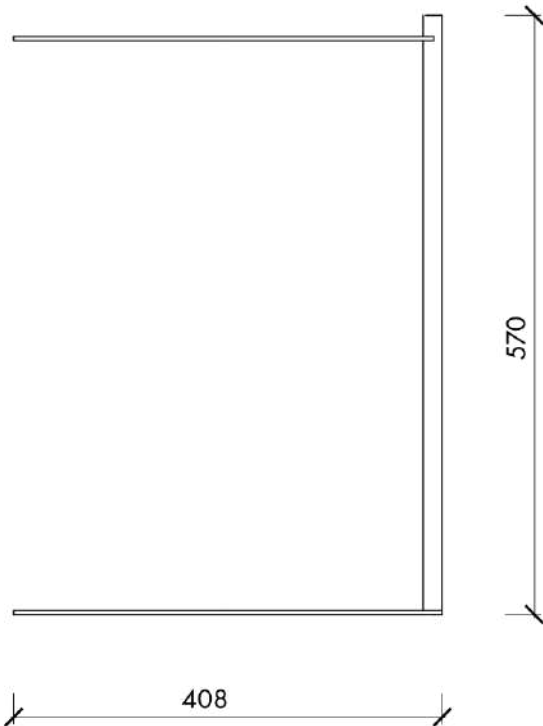

Dimensions:

H: 57 cm / W: 40 cm / D: 41 cm

Total weight: 6 kg

Production: Made in Poland

Category: Coffee Tables & Side Tables

Dimensions (mm)

Materials:

Top: steel