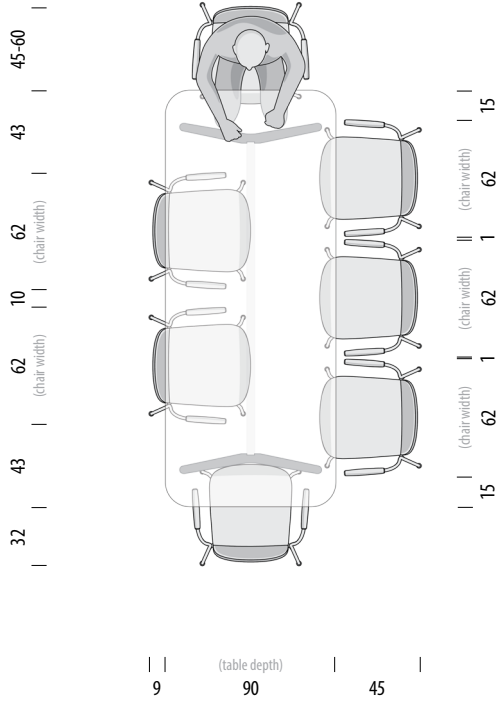

Ava Table

Seating overview - Book Armchair | W: 62, D: 53, H: 83

0cm 100 140 160 180 200 220 240

Scale: 1:40

Version: 1-6-2024

Ava Table 220 x 90
Item no: 1DE

Size (cm)
W: 220 D: 90 H: 76

deepest chair fit
6 chairs

max. seating places
8 chairs