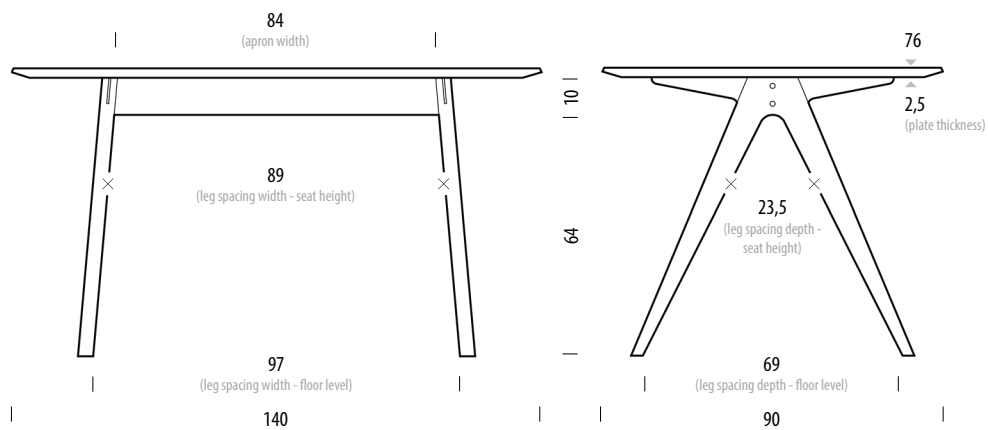

Item no. 1DA

Leg spacing	Width	Depth	Height
Floor level	97	69	
Seat height	89	23,5	
Apron height	84		

Assembly 15 min / 2 persons

Plate	Thickness
	2,5