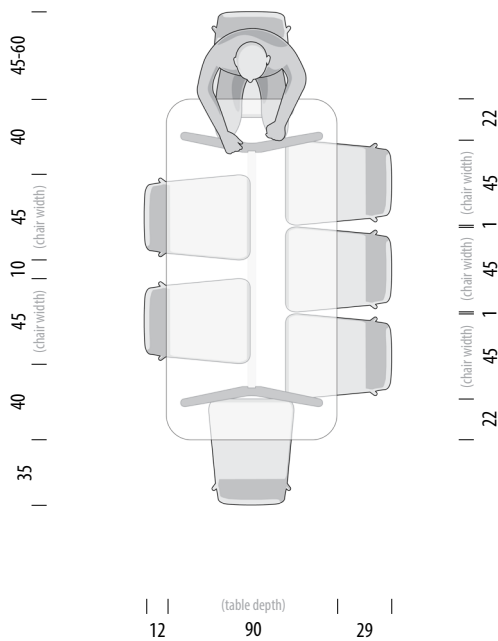

Ava Table 180 x 90
Item no: 1DC

Size (cm)
W: 180 D: 90 H: 76

deepest chair fit
6 chairs

max. seating places
8 chairs