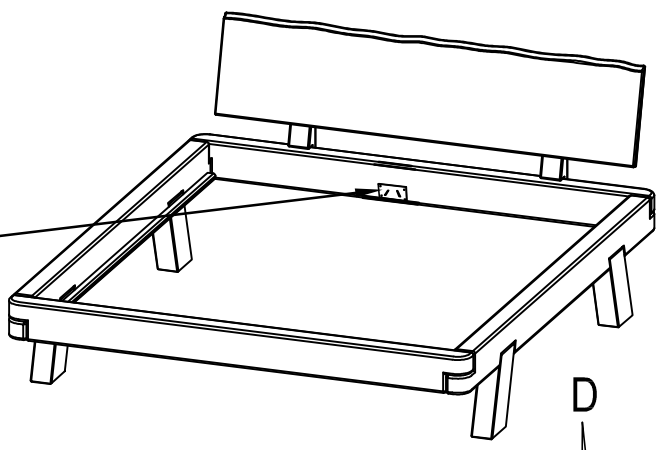

3

Ø6x70	Ø3,5x30		
Dx2	Ex14	Fx2	Gx2

x4

4