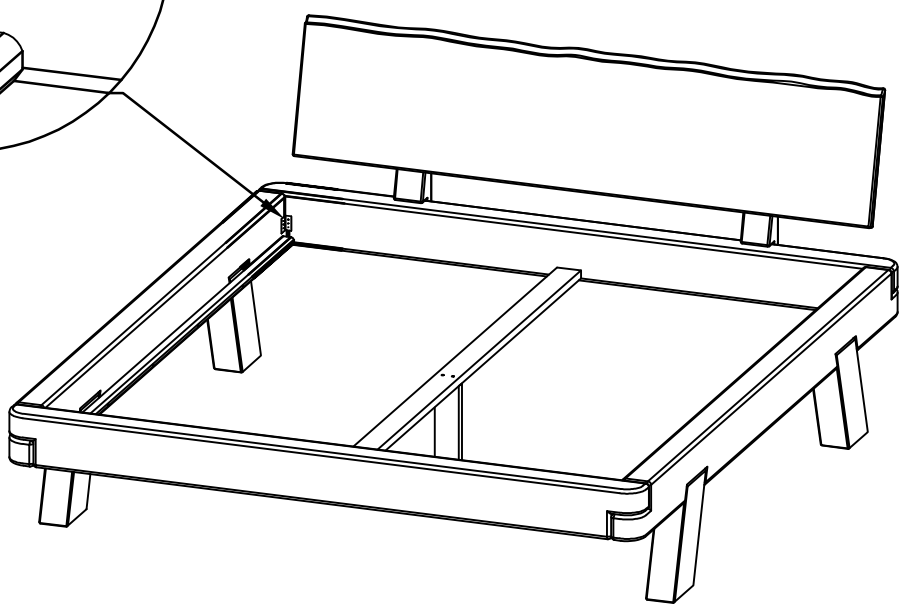

BED MIA - ASSEMBLY INSTRUCTION

40 Minutes

Ø12x100	M6x50	M6x60	Ø6x70	Ø3,5x30			35x35x90	SW4
								
Ax4	Bx8	Cx4	Dx2	Ex66	Fx2	Gx2	Hx4	Ix1

x4

1

Ø12x100

Ax4

2

Ø3,5x30	35x35x90
Ex24	Hx4

5

Ø3,5x30

Ex28

6