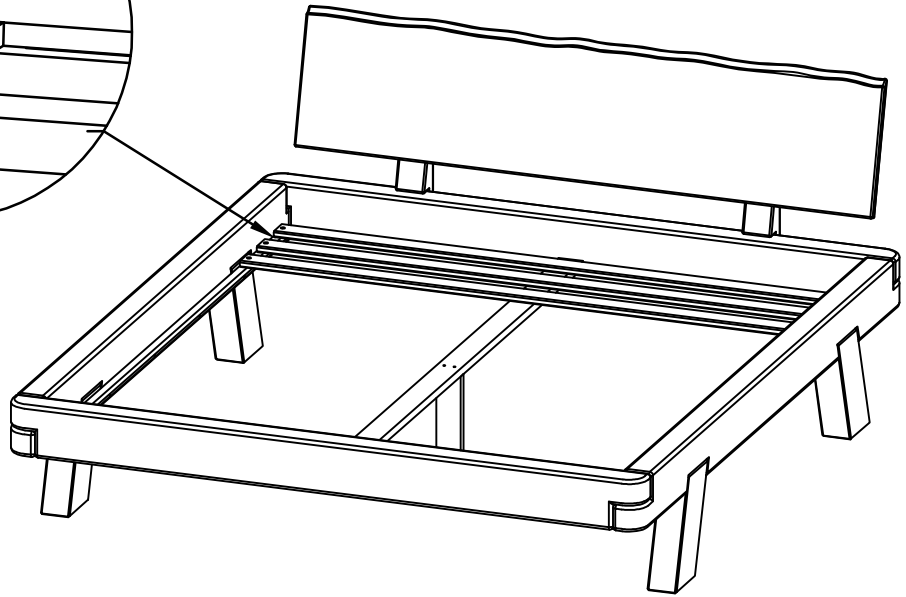

BED MIA - ASSEMBLY INSTRUCTION

40 Minutes

Ø12x100	M6x50	M6x60	Ø6x70	Ø3,5x30			35x35x90	SW4
								
Ax4	Bx8	Cx4	Dx2	Ex66	Fx2	Gx2	Hx4	Ix1

x4

1

Ø12x100

Ax4

2

Ø3,5x30	35x35x90
Ex24	Hx4

5

Ø3,5x30

Ex28

6