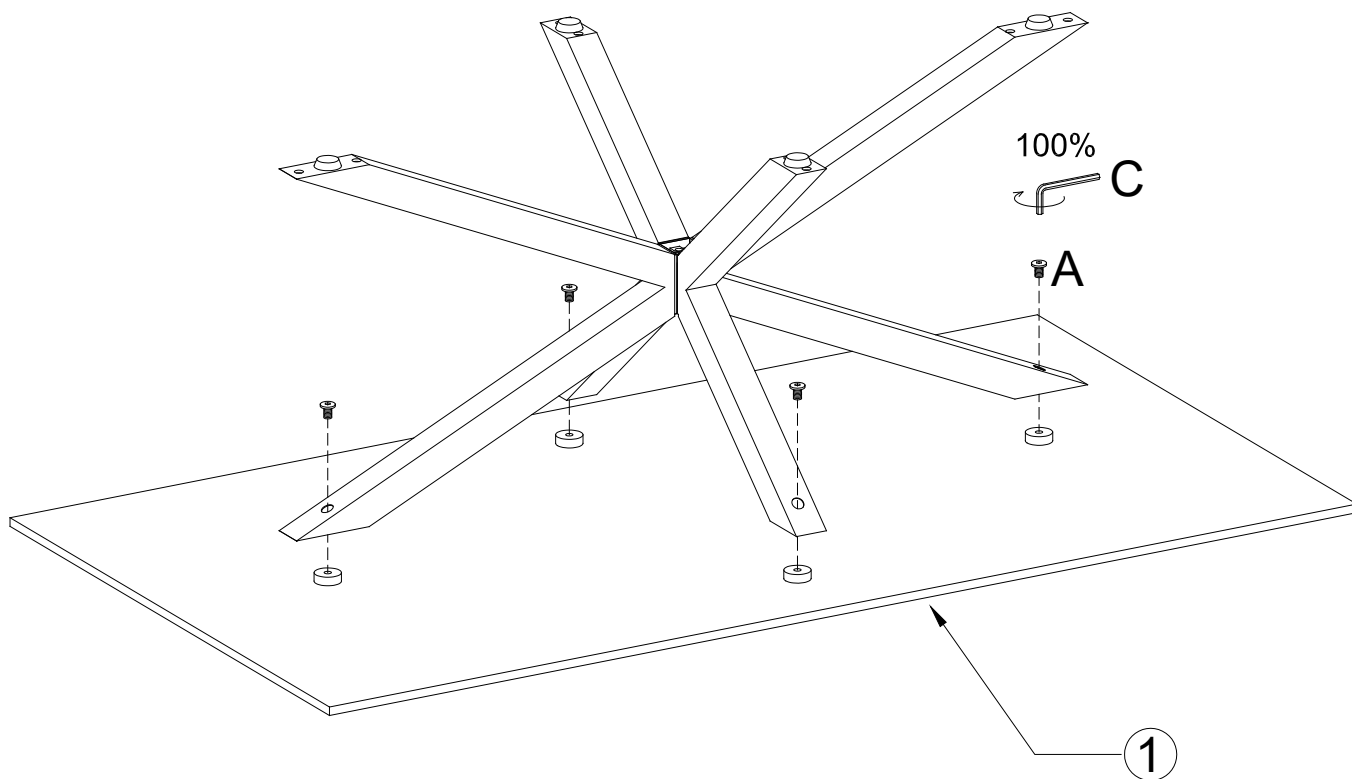

Ø30xM8  
B x 4PCS

4MM  
C x 1PC

1

 <b>Ax2</b>	 <b>Cx1</b>	 <b>Bx2</b>
---	---	---

2

 <b>Ax2</b>	 <b>Cx1</b>	 <b>Bx2</b>
---	---	--

3

4

Max weight 20kg

---

**THAT'S ALL FOLKS!**

**JULIÀ GRUP Furniture Solutions S.L.**

B-17616277

Pol. Ind. Bosc d'en Cuca

C / Tallers, 14

17410 Sils SPAIN