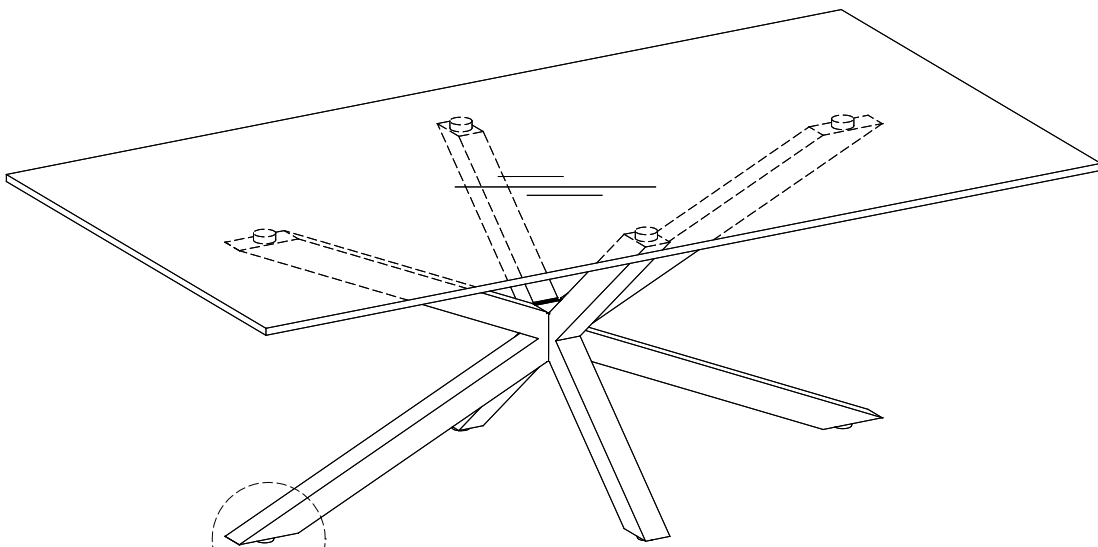

Ø30xM8  
B x 4PCS

4MM  
C x 1PC

1

 <b>Ax2</b>	 <b>Cx1</b>	 <b>Bx2</b>
---	---	---

2

 <b>Ax2</b>	 <b>Cx1</b>	 <b>Bx2</b>
---	---	--

3

4

Max weight 20kg

---

**THAT'S ALL FOLKS!**

**JULIÀ GRUP Furniture Solutions S.L.**

B-17616277

Pol. Ind. Bosc d'en Cuca

C / Tallers, 14

17410 Sils SPAIN