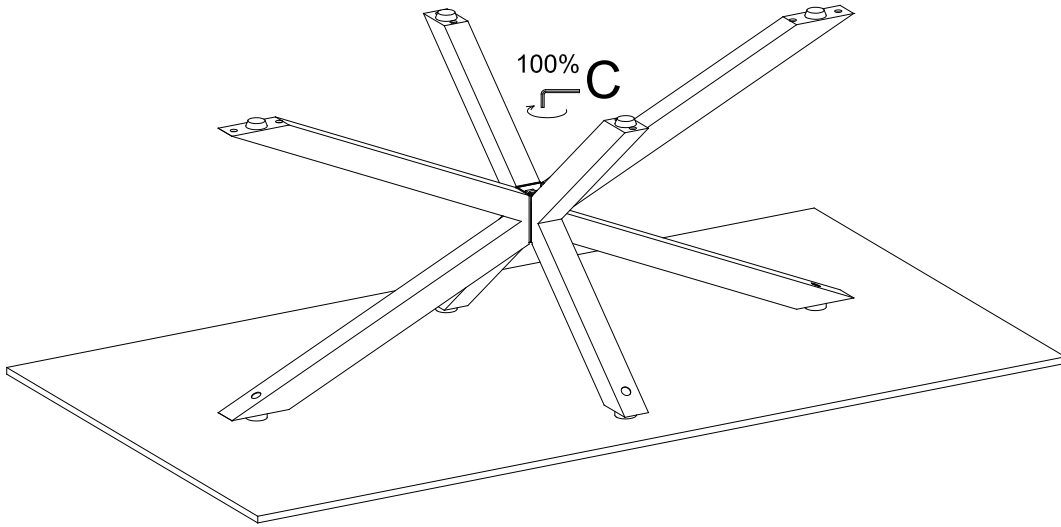

Ø30xM8  
B x 4PCS

4MM  
C x 1PC

1

 <b>Ax2</b>	 <b>Cx1</b>	 <b>Bx2</b>
---	---	---

2

 <b>Ax2</b>	 <b>Cx1</b>	 <b>Bx2</b>
---	---	--

3

4

Max weight 20kg

---

**THAT'S ALL FOLKS!**

**JULIÀ GRUP Furniture Solutions S.L.**

B-17616277

Pol. Ind. Bosc d'en Cuca

C / Tallers, 14

17410 Sils SPAIN