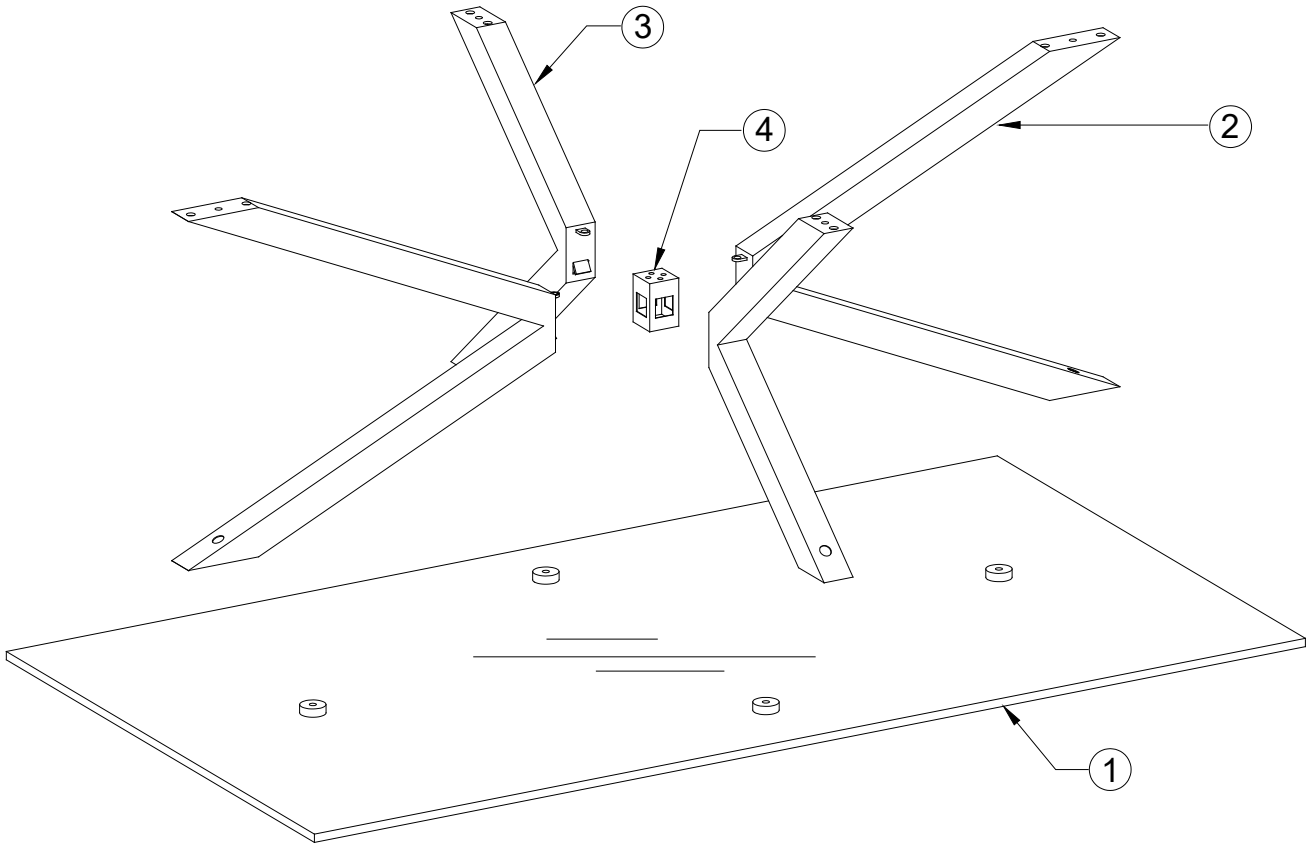

Ø30xM8  
B x 4PCS

4MM  
C x 1PC

1

 <b>Ax2</b>	 <b>Cx1</b>	 <b>Bx2</b>
---	---	---

2

 <b>Ax2</b>	 <b>Cx1</b>	 <b>Bx2</b>
---	---	--

3

4

Max weight 20kg

---

**THAT'S ALL FOLKS!**

**JULIÀ GRUP Furniture Solutions S.L.**

B-17616277

Pol. Ind. Bosc d'en Cuca

C / Tallers, 14

17410 Sils SPAIN