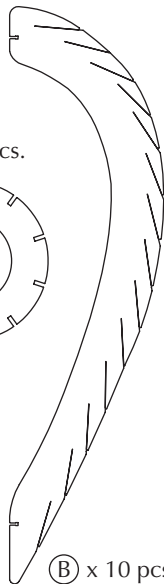

Versatile, flexible and multifunctional, our designs are created to enhance an urban lifestyle in smaller spaces!

ASSEMBLY GUIDE

Ⓒ x 50 pcs. + extra

Ⓓ x 10 pcs. + extra

Ⓐ x 2 pcs.

Ⓔ x 10 pcs. + extra

Ⓕ x 5 pcs. + extra

Ⓑ x 10 pcs.

Find assembly video by
using the QR code

E27/E26

MAX 15W LED BULB

CARE AND MAINTENANCE

Please follow the below care and safety instructions to ensure many years of enjoyment with your new design item from UIMAGE.