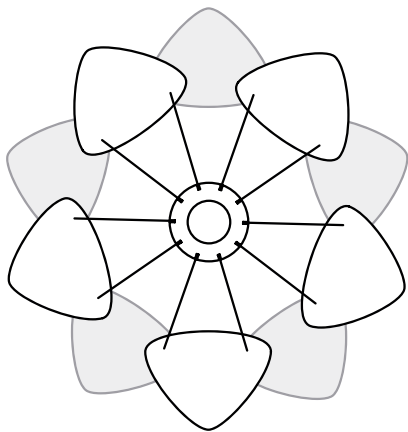

Ⓑ x 10 pcs.

Find assembly video by
using the QR code

E27/E26

MAX 15W LED BULB

CARE AND MAINTENANCE

Please follow the below care and safety instructions to ensure many years of enjoyment with your new design item from UIMAGE.