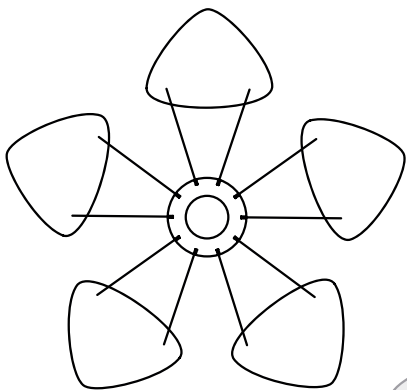

Ⓑ x 10 pcs.

Find assembly video by
using the QR code

E27/E26

MAX 15W LED BULB

CARE AND MAINTENANCE

Please follow the below care and safety instructions to ensure many years of enjoyment with your new design item from UIMAGE.