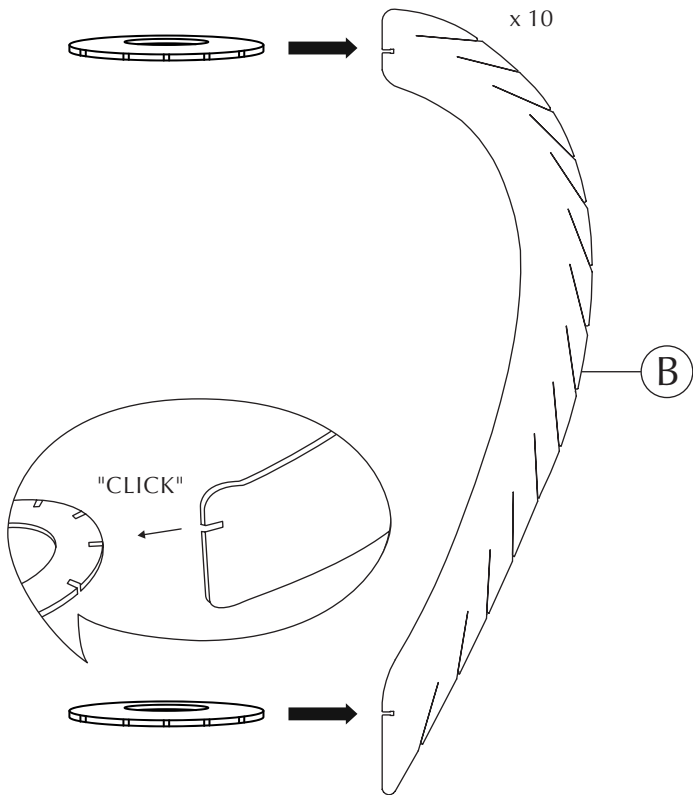

Ⓑ x 10 pcs.

Find assembly video by
using the QR code

E27/E26

MAX 15W LED BULB

CARE AND MAINTENANCE

Please follow the below care and safety instructions to ensure many years of enjoyment with your new design item from UIMAGE.