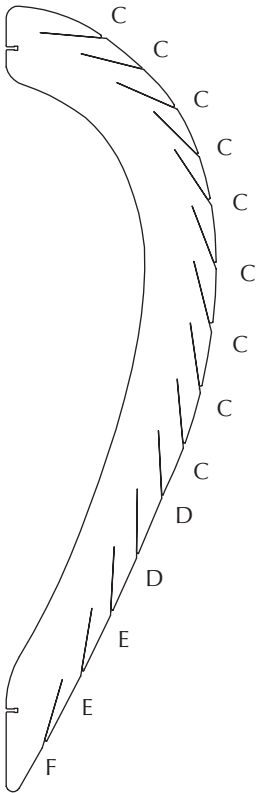

Versatile, flexible and multifunctional, our designs are created to enhance an urban lifestyle in smaller spaces!

ASSEMBLY GUIDE

Ⓒ x 50 pcs. + extra

Ⓓ x 10 pcs. + extra

Ⓐ x 2 pcs.

Ⓔ x 10 pcs. + extra

Ⓕ x 5 pcs. + extra

Ⓑ x 10 pcs.

Find assembly video by
using the QR code

E27/E26

MAX 15W LED BULB

CARE AND MAINTENANCE

Please follow the below care and safety instructions to ensure many years of enjoyment with your new design item from UIMAGE.