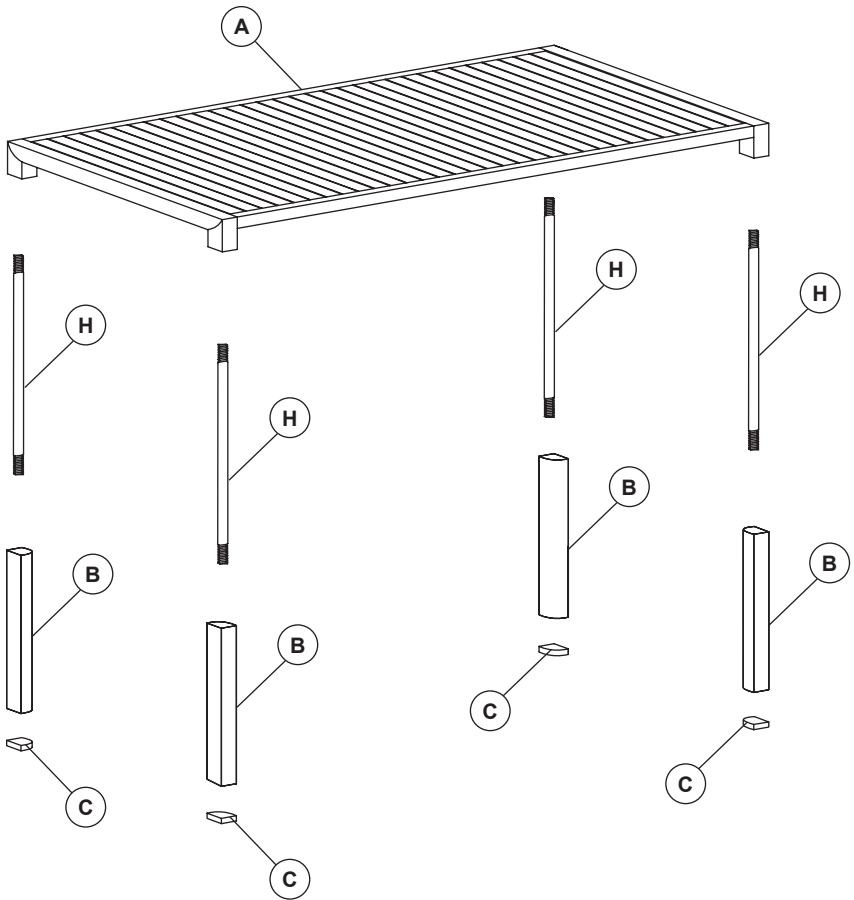

20 min

x1

x2

A x1

B x4

C x4

D x1

E x8
M10

F x8
5mm

G x8

H x4

2

THAT'S ALL FOLKS

Share your style!

#KaveHome