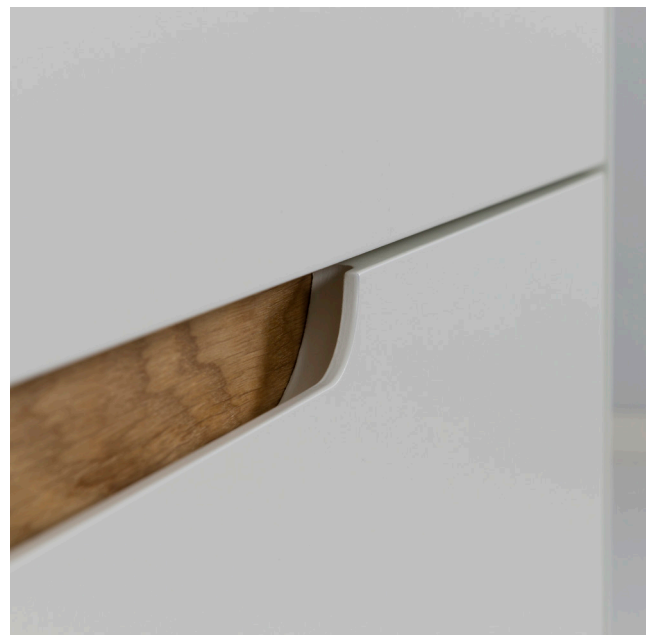

MATERIAL

Lacquered mdf and chipboard. Solid oiled oak details.
Metal leg.

SWITCH

DESIGN BY:
Says Who

o o o o

7704 Dresser 4Dr
W:80 x D:45 x H:102 cm

White/Oak - 005

Anthracite/Oak - 034