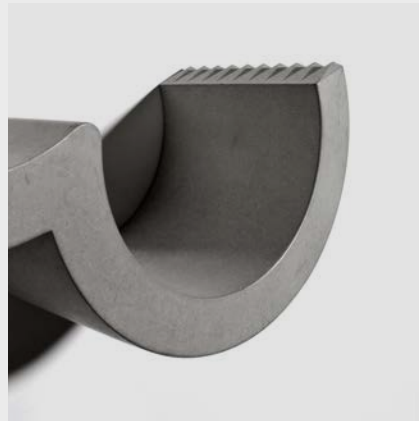

CLOUD DISPENSER

TOILET PAPER HOLDER

DB-09170

lyon beton

Contact
bonjour@lyon-beton.com

● CLOUD DISPENSER ● TOILET PAPER DISPENSER

DESCRIPTION

This dispenser is the trusty sidekick of our classic Cloud toilet paper shelf. Holds one roll with room for a backup (or for your smartphone, if you prefer).

SKU DB-09170

PRODUCT SIZE 25.5 × 10 × 11 cm
10 1/16" × 3 15/16" × 4 5/16"

WEIGHT 1.40 kg / 3.08 lbs

MATERIAL fiber concrete

FINISHING colorless water and oil repellent matt varnish

COLOR  natural grey

USE indoor use only