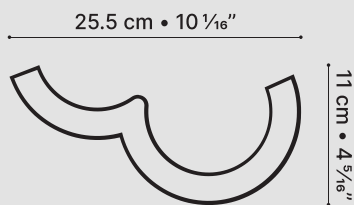

CLOUD DISPENSER

TOILET PAPER HOLDER

DB-09170

lyon beton

Contact
bonjour@lyon-beton.com

● CLOUD DISPENSER ● TOILET PAPER DISPENSER

DESCRIPTION

This dispenser is the trusty sidekick of our classic Cloud toilet paper shelf. Holds one roll with room for a backup (or for your smartphone, if you prefer).

SKU DB-09170

PRODUCT SIZE 25.5 × 10 × 11 cm
10 1/16" × 3 15/16" × 4 5/16"

WEIGHT 1.40 kg / 3.08 lbs

MATERIAL fiber concrete

FINISHING colorless water and oil repellent matt varnish

COLOR  natural grey

USE indoor use only