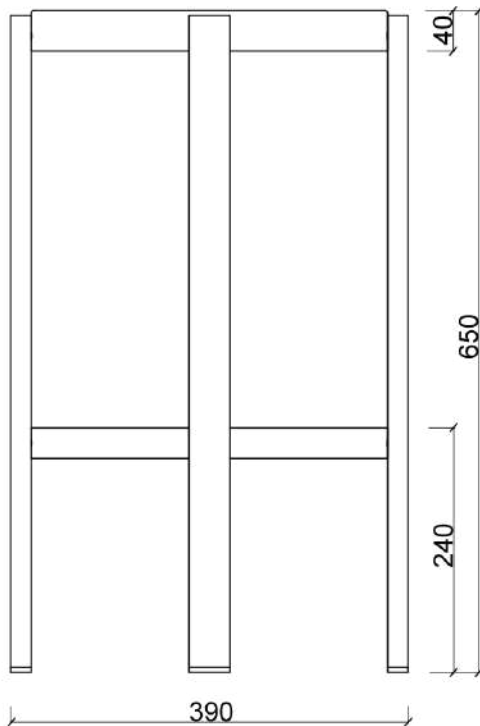

# Doon Bar Stool 65cm

Product Fact Sheet

[Go to product page](#)

### Dimensions:

H: 65 cm / W: 35 cm / D: 35 cm

Total weight: 9 kg

**Production:** Made in Poland

**Category:** Stools

## Dimensions (mm)

**Materials:**

Steel

**Finish:**

Powder coating

**Additional information:**

- Maximum load: 120 kg
- Do not stand on the furniture

**3D Models:**