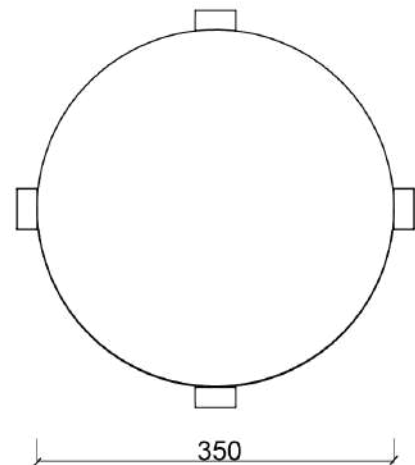

# Doon Bar Stool 65cm

Product Fact Sheet

[Go to product page](#)

### Dimensions:

H: 65 cm / W: 35 cm / D: 35 cm

Total weight: 9 kg

**Production:** Made in Poland

**Category:** Stools

## Dimensions (mm)

**Materials:**

Steel

**Finish:**

Powder coating

**Additional information:**

- Maximum load: 120 kg
- Do not stand on the furniture

**3D Models:**