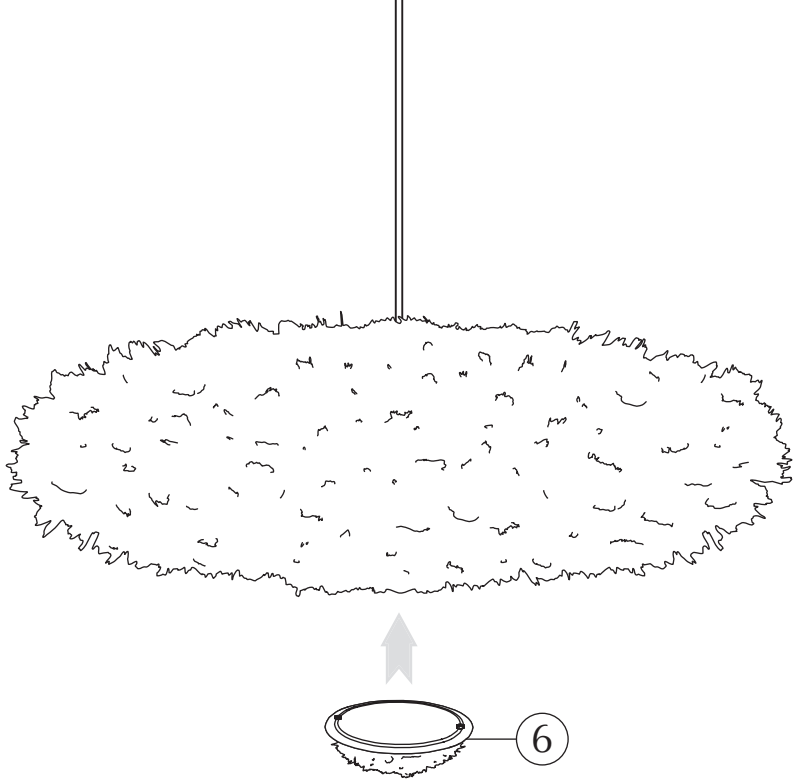

5

A.3

ASTERIA

table lamp | anthracite grey

PAFF LOW STOOL oak | sugar brown
PAFF TALL TABLE oak

SUSTAINABLE SUSTAINABILITY EFFORTS

We are dedicated being sensible frontrunners on the environmental responsibility. If we provide timeless and functional quality designs that last, we know nature will prevail, as will UIMAGE.