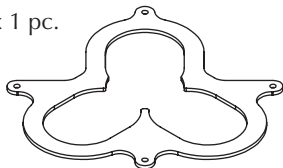

DESIGNED BY
SØREN RAVN CHRISTENSEN

“ Esther is the name of my
youngest daughter and
the shape reminds me of
clouds in the sky – if you
only could reach out and
fly through them „

ASSEMBLY GUIDE

① x 2 pcs.

② x 1 pc.

③ x 4 pcs.

④ x 4 pcs.

⑥ x 1 pc.

⑤ x 1 pc.

Find assembly video by
using the QR code

Eos Esther mini

MAX
4 CM / 1.6"