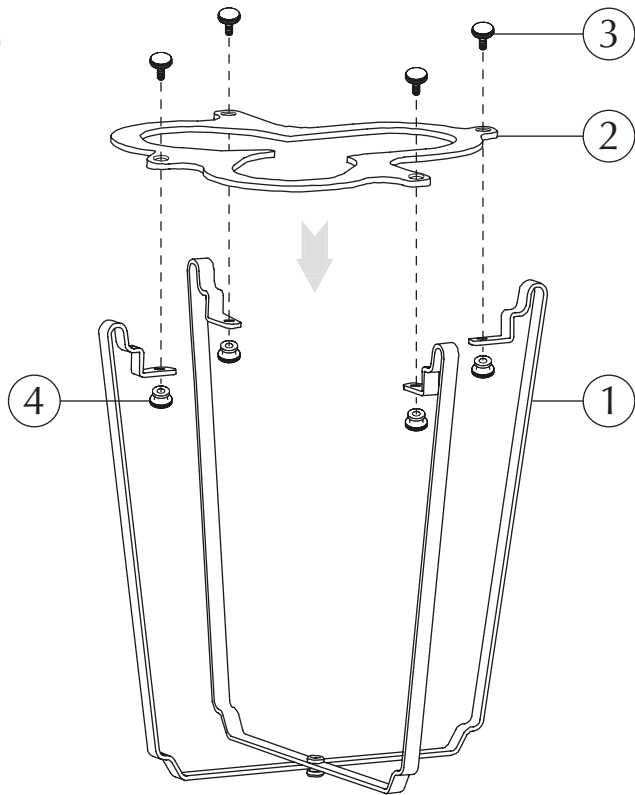

Recommended LED G40 bulb Idea #4171

Not included

Eos Esther medium

Eos Esther large

A

A.1

MAX 15W LED

A.2