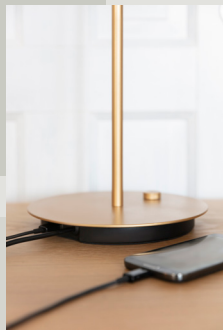

MULTIFUNCTION AND FLEXIBILITY

One of the key aspects of the designs at UIMAGE is multiple functions and flexibility. Designing with more than one function in mind is a sustainable mindset as it reduces the number of products you need to buy to get a complete setting for your space.

RECYCLING

Please follow the marked icons on the packaging materials for correct disposal of the remaining packaging materials:

CARDBOARD

PAPER

Recycle your waste correctly by searching for these icons on the packaging