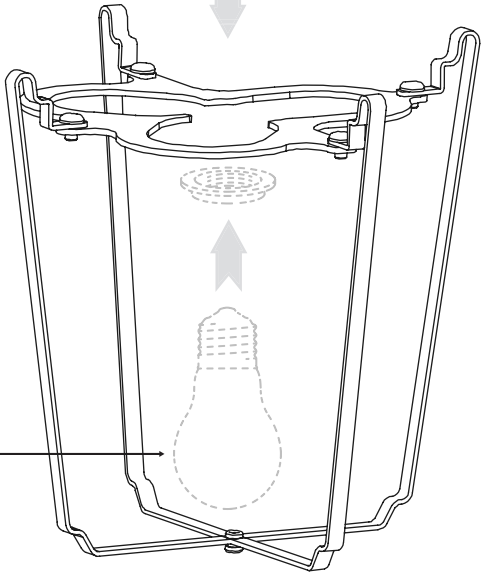

Recommended LED G40 bulb Idea #4171

Not included

Eos Esther medium

Eos Esther large

A

A.1

MAX 15W LED

A.2