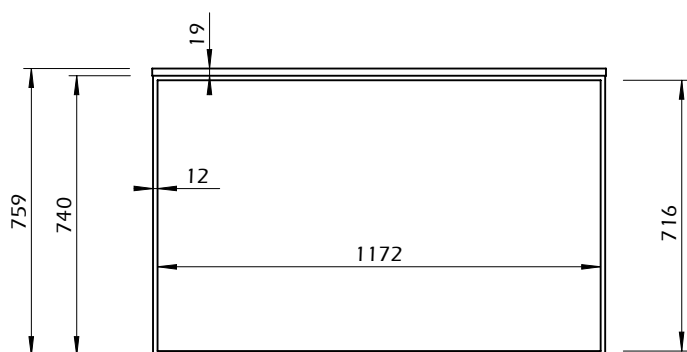

Technical Information

CONSOLA GLEAM

10min

10kg