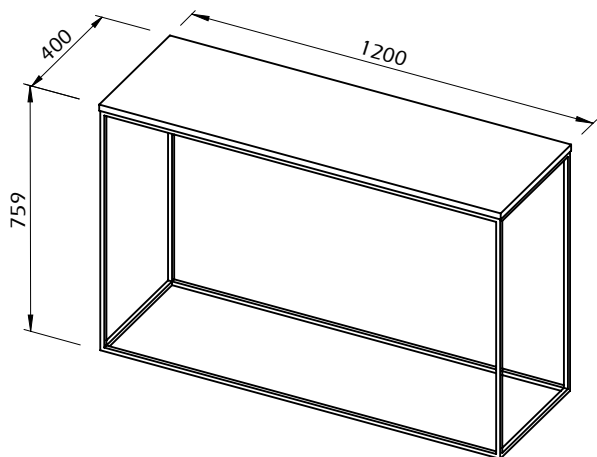

Technical Information

CONSOLA GLEAM

10min

10kg