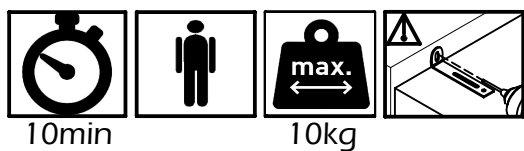

Technical Information

CONSOLA GLEAM

10min

10kg