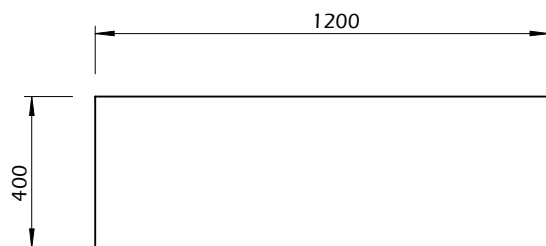

Technical Information

CONSOLA GLEAM

10min

10kg