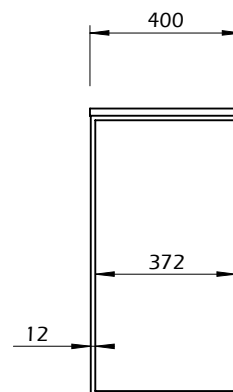

Technical Information

CONSOLA GLEAM

10min

10kg