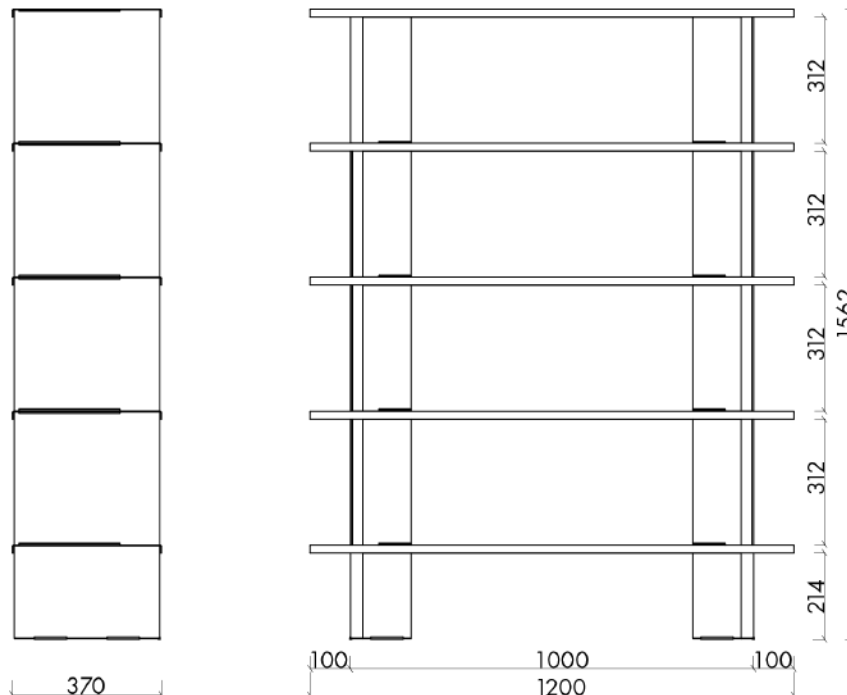

Meet Hes — a classic shelving unit, a suitable storage for your books, records and décors. The simplistic bent steel construction with protruding elements leaves lots of room for storing and is a discreet nod to minimalism admirers. Available in classic grey and crisp red color, Hes has capacity to become an outstanding hero piece in your living room or home office.

Designed by: noo.ma team / Anna Pietkun, Alicja Molińska, Zuzanna Muszalska, Damian Goliński

Dimensions:

H: 156 cm / W: 120 cm / D: 37 cm
Total weight: 39 kg

Production: Made in Poland

Category: Shelving Units

Dimensions (mm)

Materials:

Steel

Finish:

Powder coating

Additional information:

- maximum load of the shelf: 40 kg
- do not sit or stand on the furniture

3D Models: