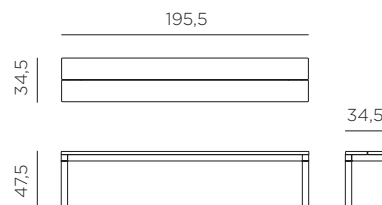

RIO BENCH ALU

design Raffaello Galiotto

Ref. 490

17

peso prodotto in kg
weight of product in kg

1
0,129 m³

imballo cartonato - pz e volume in m³
carton packing - pcs and volume in cbm

36 pz