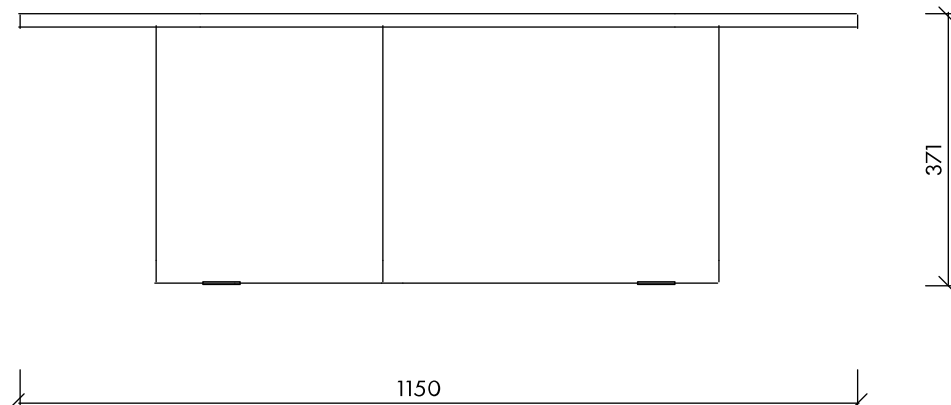

Dimensions (mm)

Materials

Top: oak veneer / particle board
Frame: steel

Environment

Indoor

Produced in

Poland

Finish