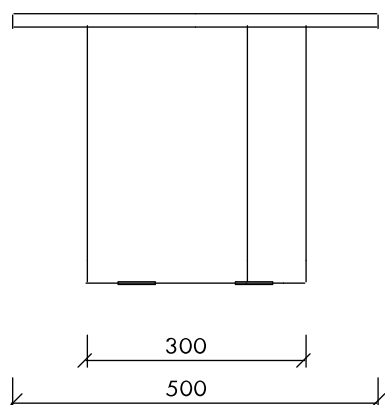

Dimensions (mm)

Materials

Top: oak veneer / particle board
Frame: steel

Environment

Indoor

Produced in

Poland

Finish