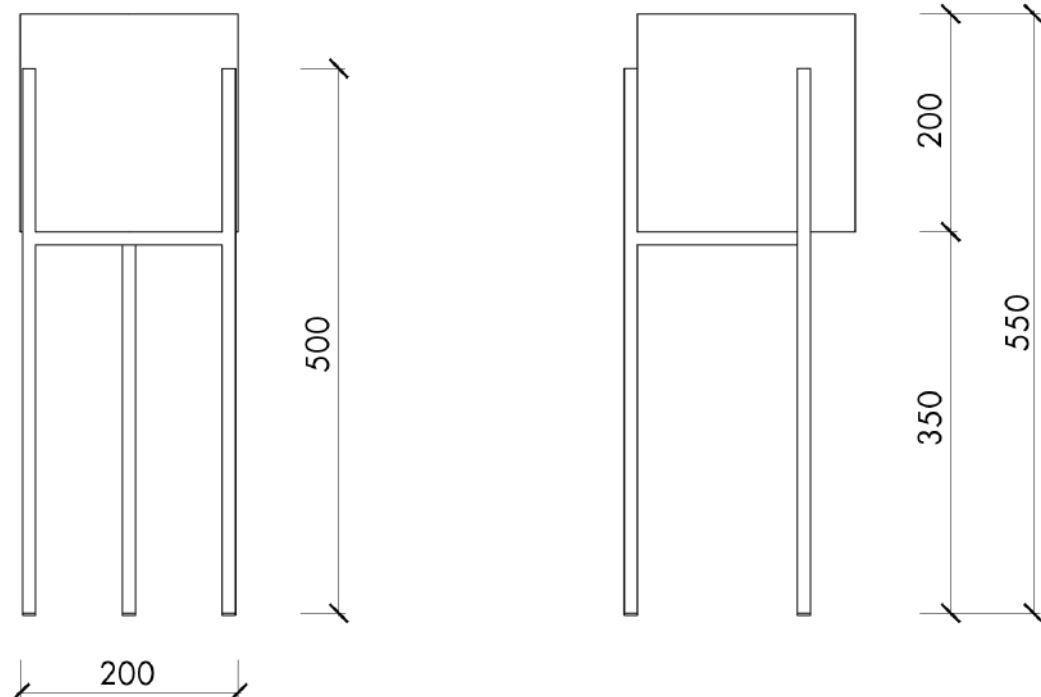

Add Maki to your interior and enjoy incredibly effortless makeover that significantly brighten up your home, balcony.

Designed by: noo.ma team / Anna Pietkun, Damian Goliński

Dimensions:

H: 55 cm (20 cm without legs) / W: 20 cm / D: 20 cm
Total weight: 3 kg

Production: Made in Poland

Category: Plant Pots

Dimensions (mm)

Materials:

Plant pot: steel

Legs: steel

Finish:

Plant pot: powder coated steel