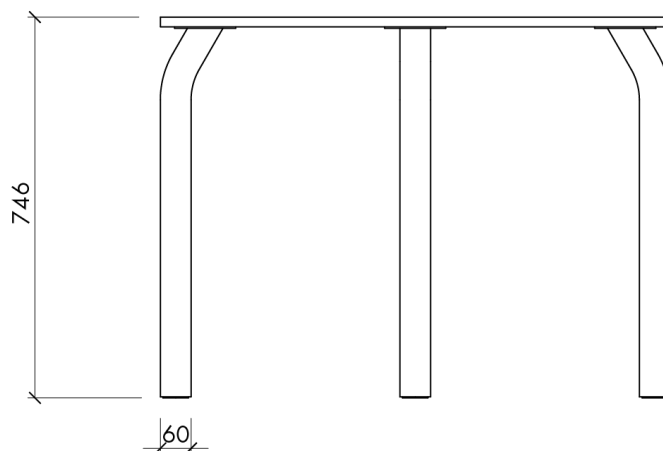

Designed by: noo.ma team / Anna Pietkun, Damian Goliński, Kamila Wolska, Zuza Telka

Dimensions:

H: 75,2 cm / W: 100 cm / D: 100 cm
Total weight: 23 kg

Production: Made in Poland

Category: Dining Tables

Dimensions (mm)