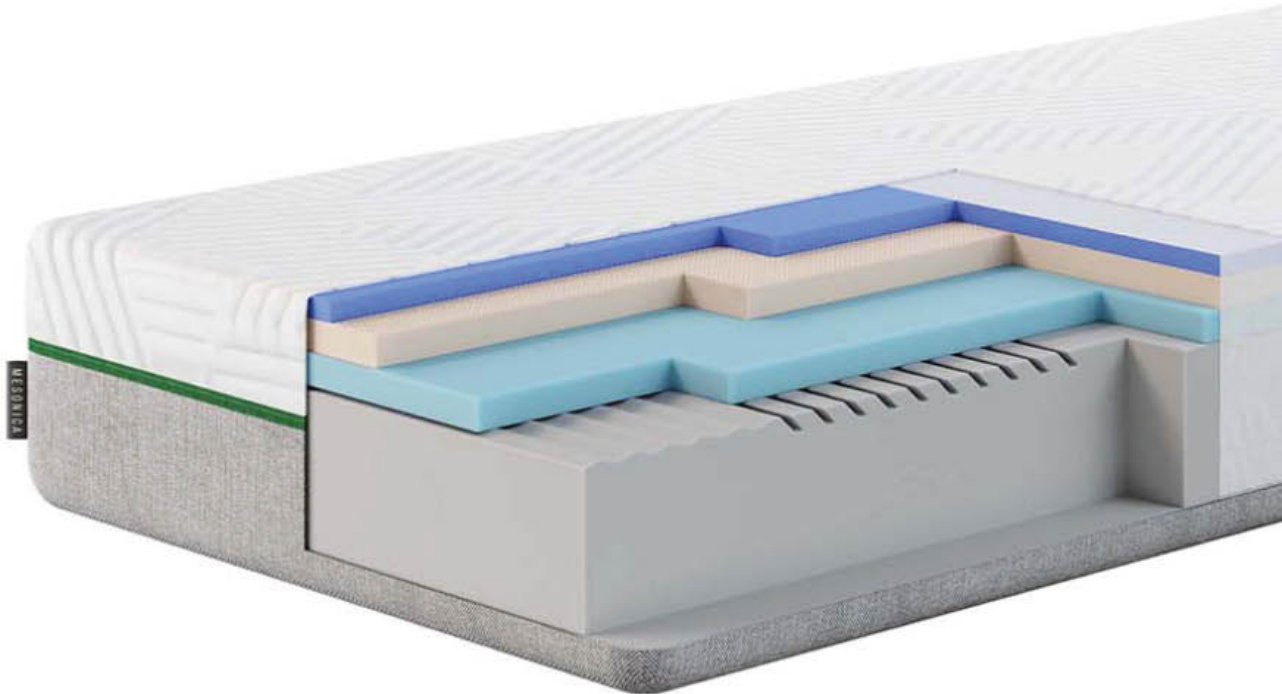

VERTE

Comfort: medium

Latex (3 cm, 65 kg/m³, 20% natural, 80% synthetic)

Inner fabric, tricot (100% polyester)

Temperature sensitive, memory foam (3cm, 40 kg/m³)

High-resiliency (HR) supportive foam (19 cm, 35kg/m³) with 7 comfort zones for maximum body support

High-quality cover made from breathable and hypoallergenic fibers can be washed (23% viscose, 77% polyester) 580 g/m²

Soya foam (2 cm, 55 kg/m³)

28

HR Cold Foams

Comfort and Durability

Breathable and Hypoallergenic Fibres