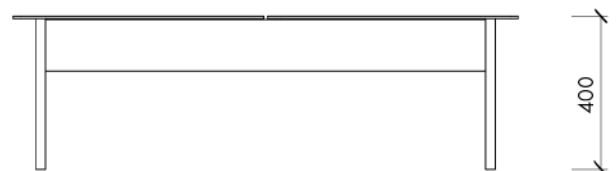

Designed by: noo.ma team / Anna Pietkun, Alicja Molińska, Zuzanna Muszalska, Damian Goliński

Dimensions:

H: 40 cm / W: 132 cm / D: 86 cm

Production: Made in Poland

Category: Coffee Tables

Dimensions (mm)

Materials: