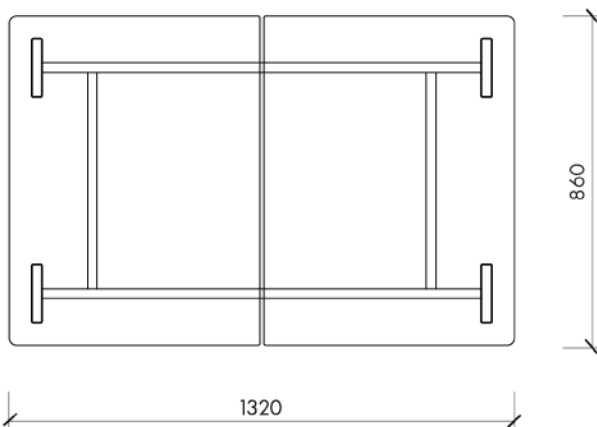

Designed by: noo.ma team / Anna Pietkun, Alicja Molińska, Zuzanna Muszalska, Damian Goliński

Dimensions:

H: 40 cm / W: 132 cm / D: 86 cm

Production: Made in Poland

Category: Coffee Tables

Dimensions (mm)

Materials: