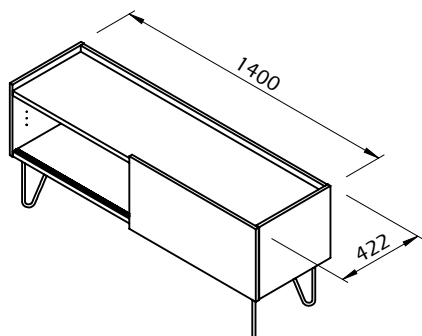

Technical Information

MESA TV NINA

30min

30kg