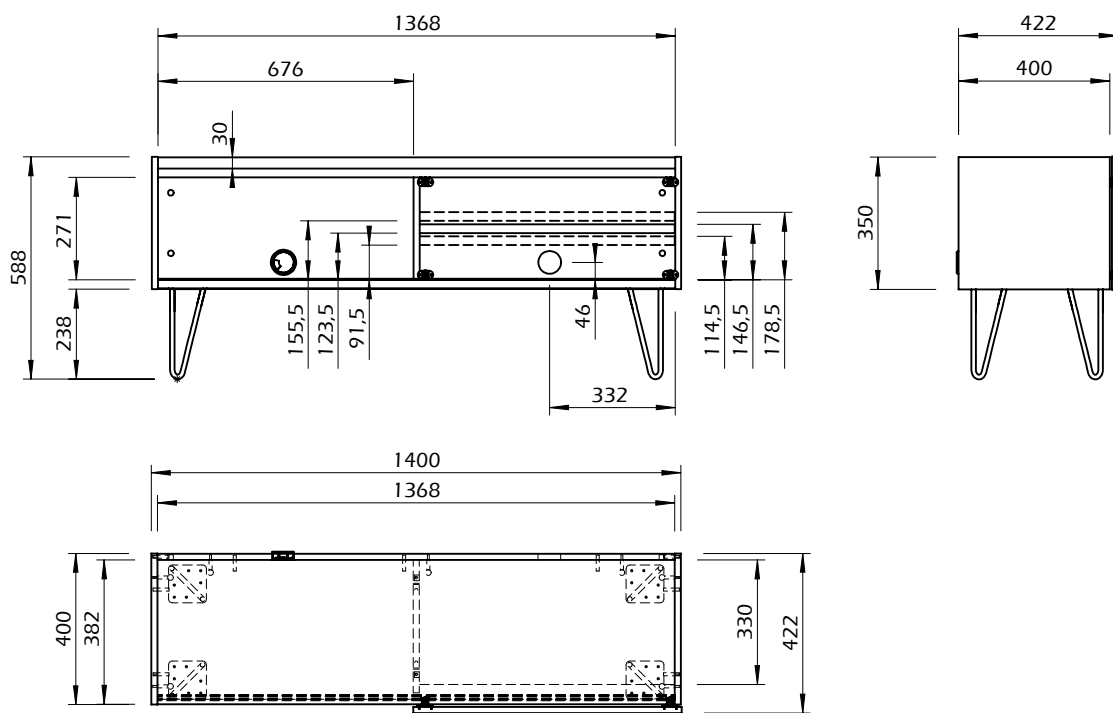

Technical Information

MESA TV NINA

30min

30kg