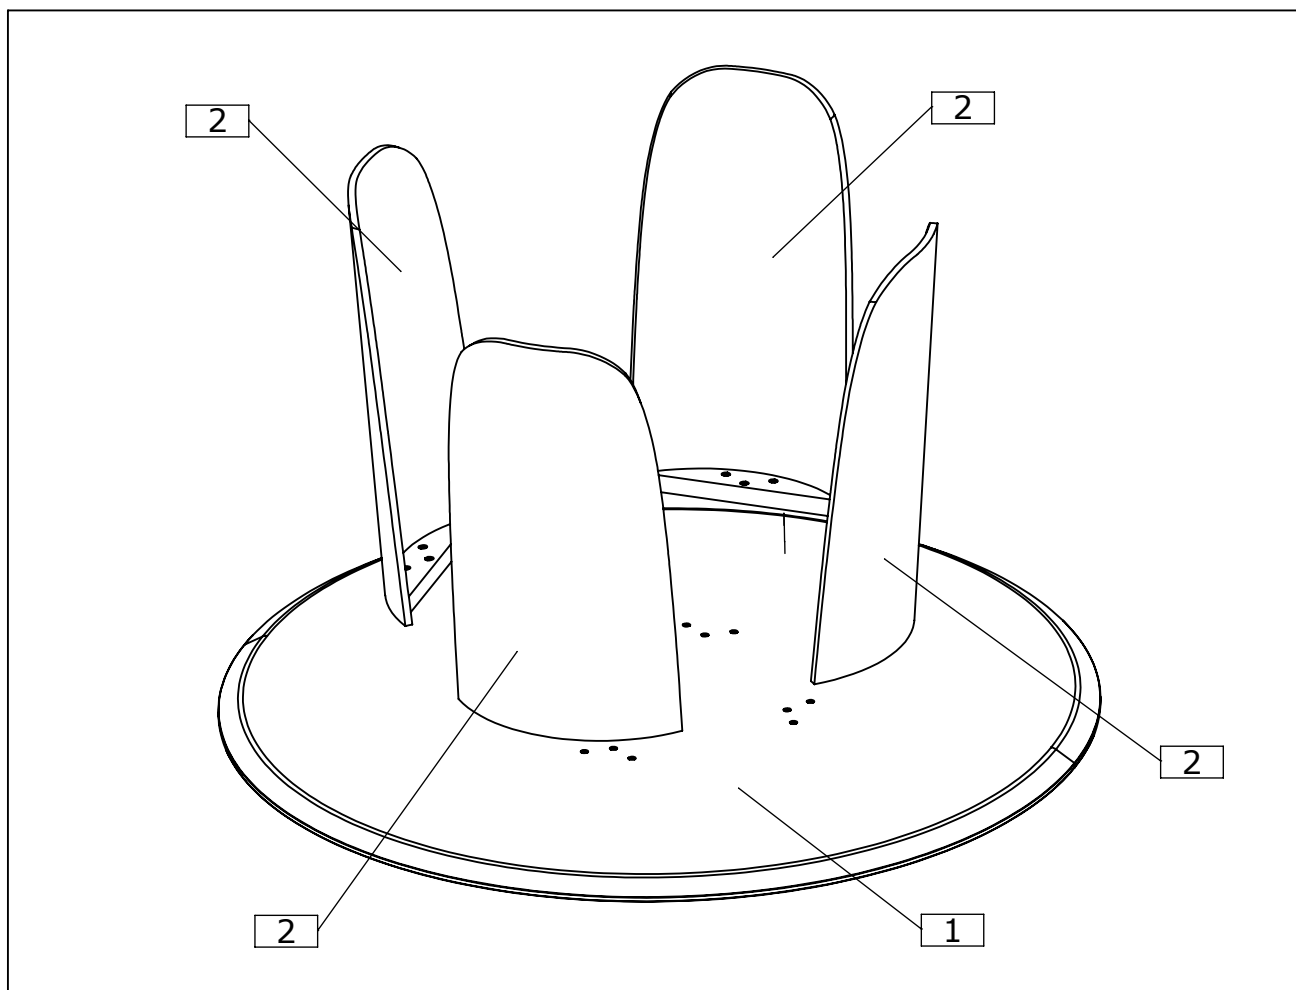

Fittings.

A	M6x35 = 12	B	= 1

Dimensions.

Contents.