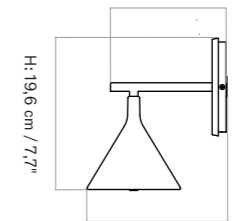

BLACK  
1251539

PRODUCT TYPE  
Wall lamp

COLLI  
1

ENVIRONMENT  
Indoor

DIMENSIONS  
H: 19,6 cm / 7,7"  
Ø: 12,5 cm / 4,7"  
D: 18 cm / 7,09"

COLOUR  
Black (RAL 9005)

PRODUCTION PROCESS  
Sand-caste aluminium with painted finish.

LIGHT SPECIFICATION  
181 lm  
2700 K  
Ra > 80  
Energy class: G

DIMMER  
Rotary dimmer on cord.

CANOPY  
N / A

CORD MATERIAL AND COLOUR  
PVC cord with matte rubber coating, black, plug, black.

CORD LENGTH  
200 cm / 78,7"  
The cord can be shortened and be hard wired.

CLASSIFICATION  
IP20, Class II

CERTIFICATIONS  
CE certified, tests can be obtained upon request.

PACKAGING TYPE  
Gift box

PACKAGING MEASUREMENTS  
(H × W × D)  
25,1 cm × 16,1 cm × 22,8 cm /  
9,8" × 6,3" × 8,9"

MATERIALS & MAINTENANCE  
Please visit [audocph.com](http://audocph.com) for materials, care and maintenance instructions.

Ø: 12,5 cm / 4,92"

Ø: 12 cm / 4,7"

D: 14,9 cm / 5,9"

D: 18 cm / 7,09"