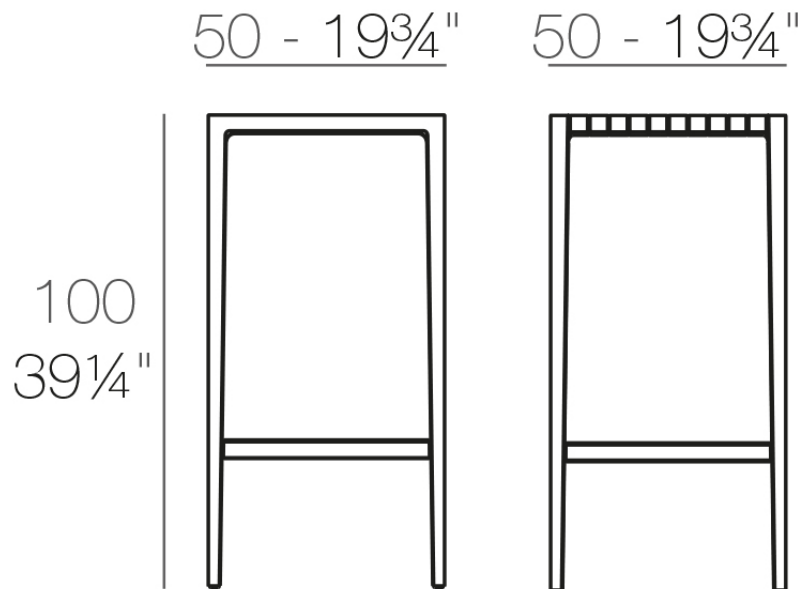

Info

Description

Made of injected polypropylene with fiber glass. Stackable. Available in several colors. Item suitable for indoor and outdoor use.

Weight: 8.23 Kg

SPRITZ Mesa Alta
SPRITZ Bar Table

Finishes