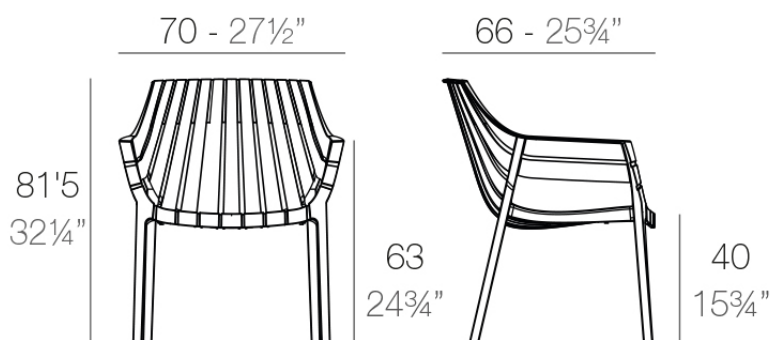

### Description

Made of injected polypropylene with fiber glass. Stackable. Available in several colors. Item suitable for indoor and outdoor use.

Weight: 6.58 Kg

SPRITZ Sillón  
SPRITZ Lounge Chair