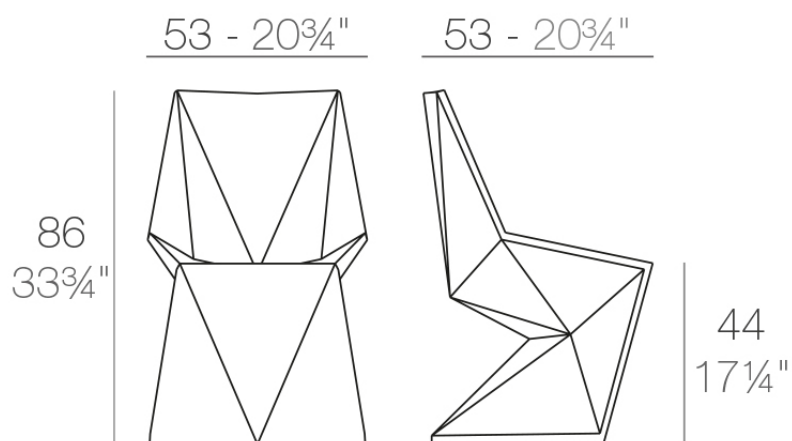

### Description

Made of polyethylene resin by rotational moulding. 100% Recyclable. Item suitable for indoor and outdoor use. Available in different finishes.

Weight: 9.02 Kg

VERTEX Silla  
VERTEX Chair