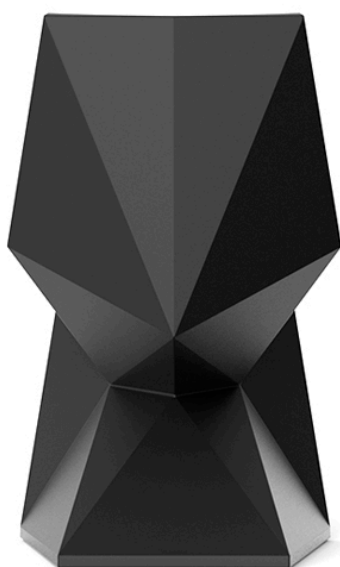

## Vertex chair

by Karim Rashid

One of the latest great works by **KARIM RASHID**, we can find it in **VERTEX**, a family of ultra-contemporary sculpted outdoor & indoor designer furniture collection designed for the Spanish brand **VONDOM**.

### Description

Made of polyethylene resin by rotational moulding. 100% Recyclable. Item suitable for indoor and outdoor use. Available in different finishes.

Weight: 9.02 Kg

VERTEX Silla  
VERTEX Chair