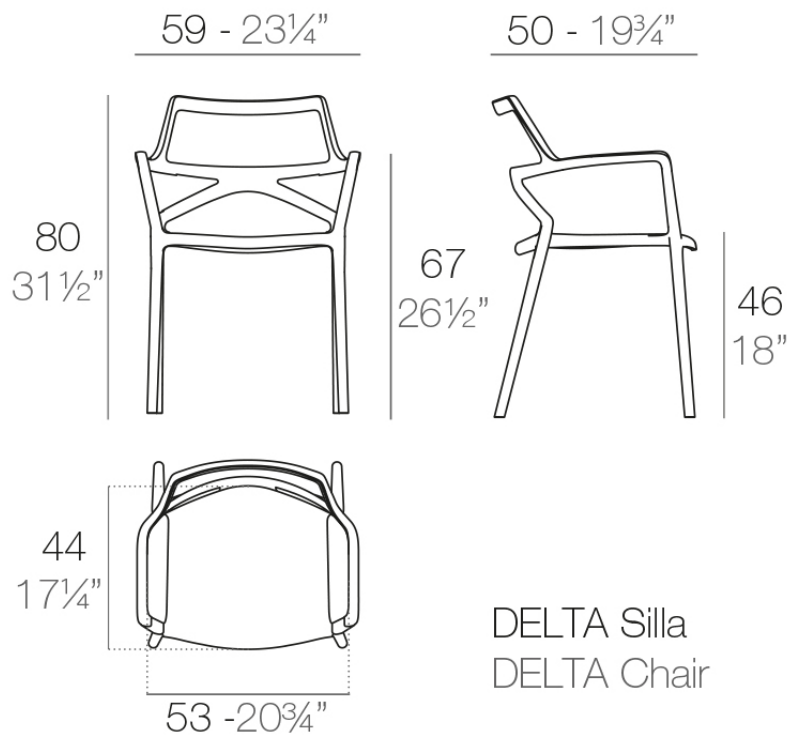

### Description

Made of injected polypropylene with fiber glass. Stackable. Available in several colors. Item suitable for indoor and outdoor use.

Weight: 4.02 Kg