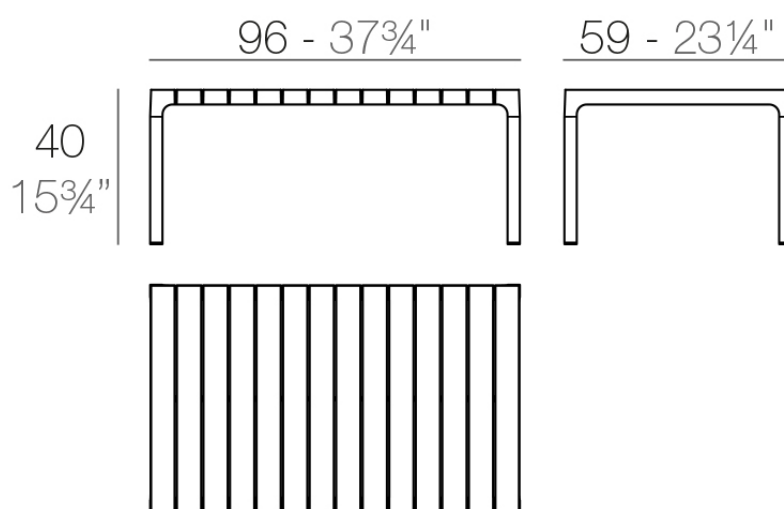

## Spritz table sofa 96x59x40

by Archirivolto Design

Spritz outdoor furniture collection, designed by Archirivolto Design for Vondom. “The **white wooden fences lining the beach**, the small strips that follow each other, in their perfect geometry.” It’s this picture that inspired the collection, which is composed of the stolen details to this inspiration.

### Description

Weight: 8.98 Kg

SPRITZ Mesa Baja  
SPRITZ Low Table