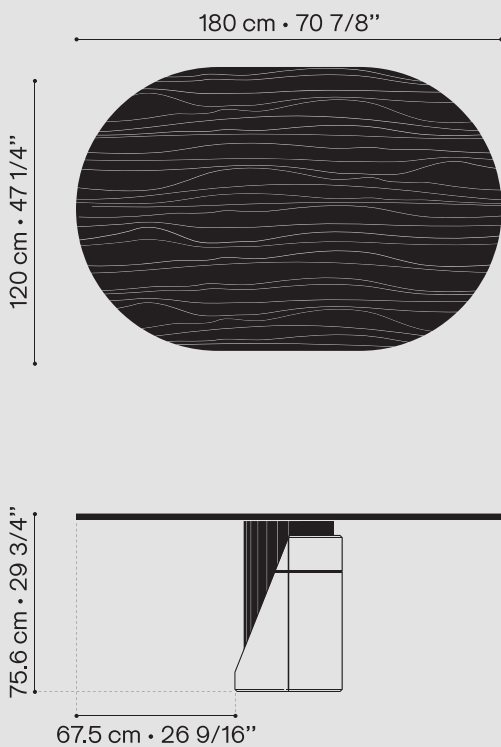

# SHARP OBLONG

DINING TABLE

SHRP-001

lyon beton

Contact  
[bonjour@lyon-beton.com](mailto:bonjour@lyon-beton.com)

● SHARP OBLONG ● DINING TABLE

**DESCRIPTION**

With the Sharp dining table, designer Bertrand Jayr deconstructs the symbiosis between concrete and metal. The reversible concrete ballast protects and reveals a black metal shaft with delicate facets. The oak veneer top is tinted with a deep matte black oil. The oblong version of 180 cm long by 120 cm wide can comfortably accommodate 6 to 8 people.

SKU SHRP-001

PRODUCT SIZE 180 x 120 x 75.6cm  
70 7/8" x 47 1/4" x 29 3/4"

WEIGHT 118 kg / 260.15 lbs

MATERIAL fiber concrete / steel / particle board with oak veneer

FINISHING colorless water and oil repellent matt varnish / powder coated soft touch / Rubio monocoat oil