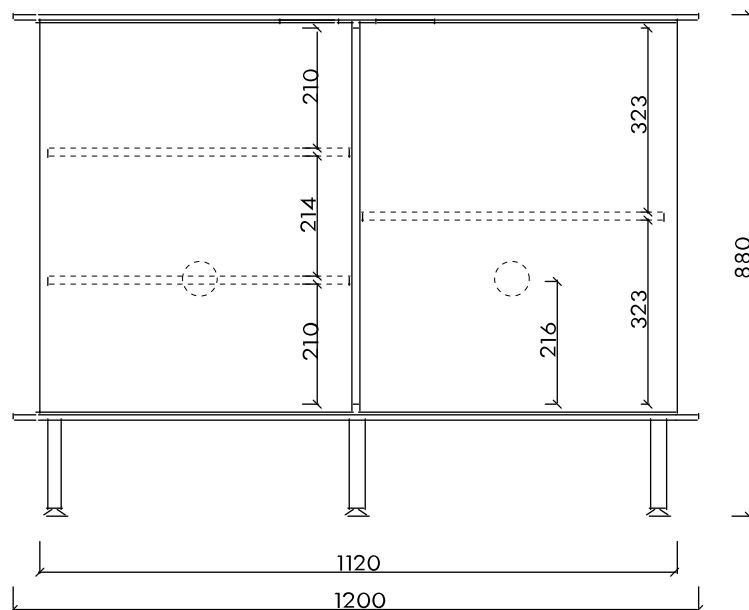

Suumo Sideboard

Product Fact Sheet

Product description

Introducing Suumo – a versatile sideboard, ready to take up any challenge. Thanks to its universal shape and outstanding capacity, Suumo easily finds its place in both residential and industrial spaces. Getting organized has never been easier: four inner shelves can be placed on desired levels and rearrange easily, whenever needed. Its harmonious look and charmingly chubby form make Suumo a playful, yet functional piece to include in any corner of your home or office.

noo.ma team / Anna Pietkun, Zuzanna
Muszalska, Damian Goliński

Category

Sideboards & Media Furniture

Dimensions (mm)

Materials

Body: melamine/particle board
Top & bottom: oak veneer / particle board
Legs: steel
Handles: aluminium