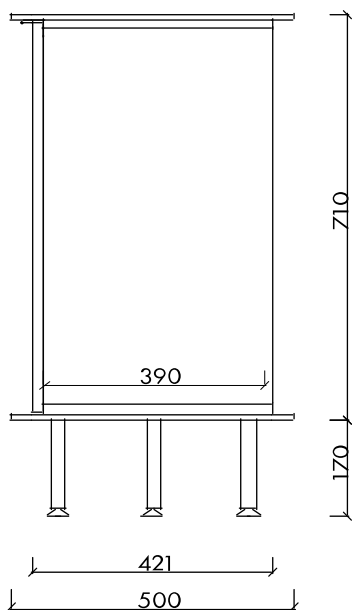

Suumo Sideboard

Product Fact Sheet

Product description

Introducing Suumo – a versatile sideboard, ready to take up any challenge. Thanks to its universal shape and outstanding capacity, Suumo easily finds its place in both residential and industrial spaces. Getting organized has never been easier: four inner shelves can be placed on desired levels and rearrange easily, whenever needed. Its harmonious look and charmingly chubby form make Suumo a playful, yet functional piece to include in any corner of your home or office.

noo.ma team / Anna Pietkun, Zuzanna
Muszalska, Damian Goliński

Category

Sideboards & Media Furniture

Dimensions (mm)

Materials

Body: melamine/particle board
Top & bottom: oak veneer / particle board
Legs: steel
Handles: aluminium