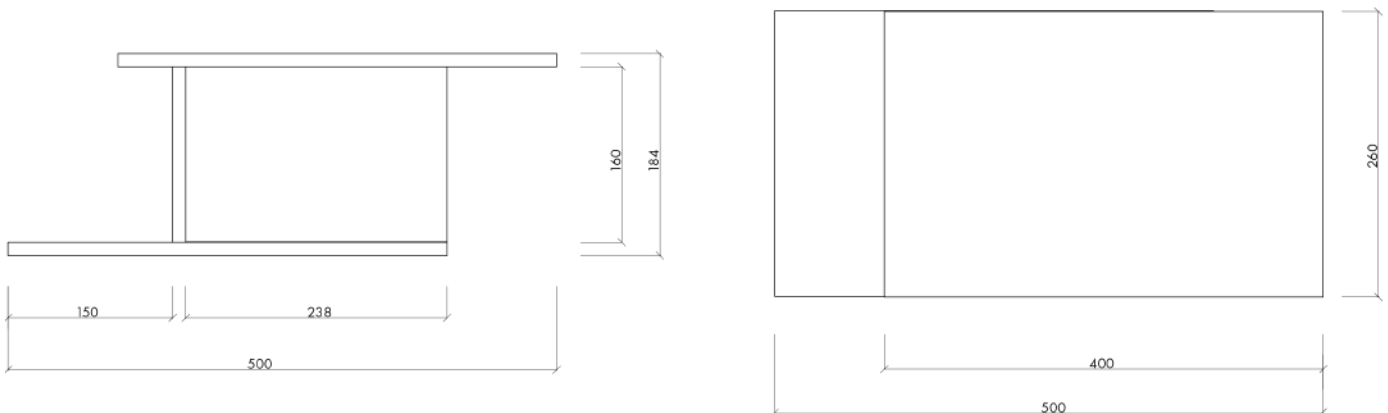

Designed by: noo.ma team / Anna Pietkun, Zuzanna Muszalska, Damian Goliński

Dimensions:

H: 18 cm / W: 50 cm / D: 26 cm

Total weight: 3 kg

Production: Made in Poland

Category: Nightstands

Dimensions (mm)

Materials: